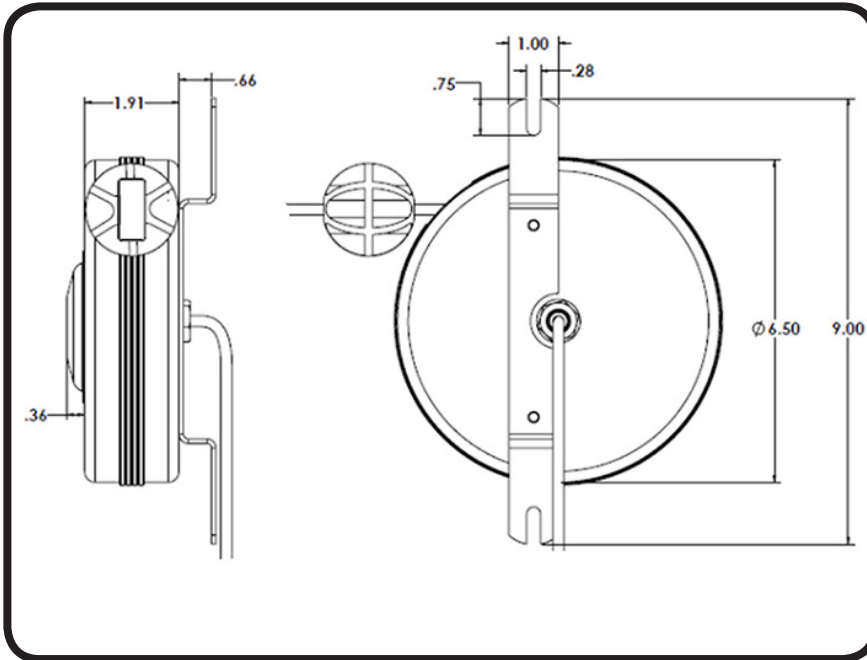

CAT5-15-S

Stage Ninja 15 foot retractable CAT5e unshielded cable reel

Premium CAT5e unshielded cable. Pull cable to desired length (it locks in place), give the cable another pull to unlock. Cable instantly retracts into protective housing.

Custom options available. Call 317-829-1507 to learn more.

Made in USA

WARNING

Read all instructions. Keep out of reach of children. The Stage Ninja® Retractable Cable Reel is not a toy! This product can cause injury including but not limited to burns, cuts, eye injuries, or amputation if cord is used improperly. Recoil can cause injuries, especially when recoil is unexpected. When unplugging from connection, hold the cable end when retracting to maintain control of recoil. Do not wrap cord around finger, neck, arm, leg or other appendage or body part. The retractable cord is for use by responsible adults only. Do not allow anyone to touch or encounter the reel while it is in use. Stop using the retractable cable reel if the cable becomes frayed, damaged, shows any other signs of wear and tear, or does not function properly. Do not attempt to repair the cord. Wear long pants to reduce the risk of burns and cuts from the retractable cord. Do not place hands, feet, head or any other appendage or body part near housing unit while the cord is extended. Please heed these warning and use retractable cable reel with caution.

Reel Material	Retraction length (US/M) / Connector	Reel Color	Cord Color	Static Length / Connector
Steel	15ft (4.5m) / RJ-45	Black	Black	3ft (.9m) / RJ-45
Weight	Constant Tension Available	Shielding	Mounting	Warranty
3 lbs. / 1.3 kg	No	No	Flat Mounting Strap	1 Year