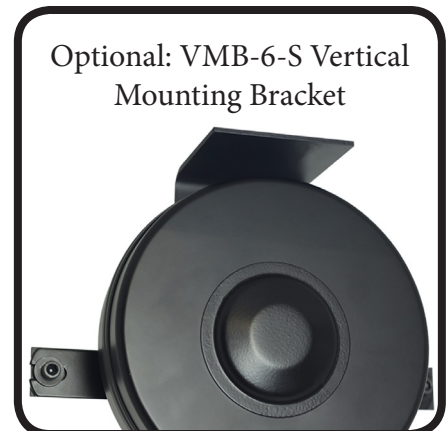

CAT5-15-S

Stage Ninja 15 foot retractable CAT5e unshielded cable reel

Premium CAT5e unshielded cable. Pull cable to desired length (it locks in place), give the cable another pull to unlock. Cable instantly retracts into protective housing.

Reel Material	Retraction length (US/M) / Connector	Reel Color	Cord Color	Static Length / Connector
Steel	15ft (4.5m) / RJ-45	Black	Black	3ft (.9m) / RJ-45
Weight	Constant Tension Available	Shielding	Mounting	Warranty
3 lbs. / 1.3 kg	No	No	Flat Mounting Strap	1 Year