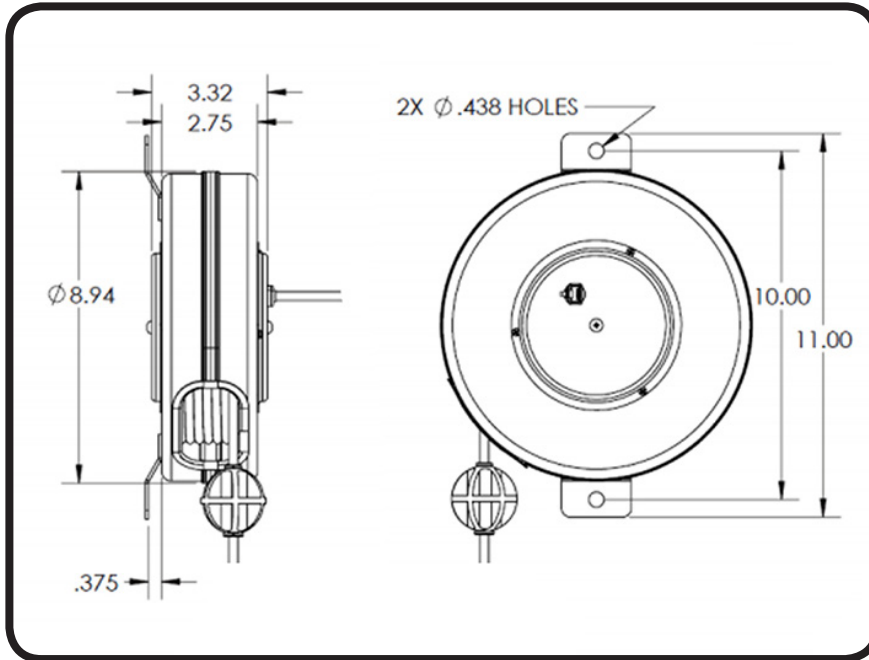

CAT5-40-S

Stage Ninja 40 foot retractable CAT5e unshielded cable reel

Premium CAT5e unshielded cable. Pull cable to desired length (it locks in place), give the cable another pull to unlock. Cable instantly retracts into protective housing.

Custom options available. Call 317-829-1507 to learn more.

Made in USA

WARNING

Read all instructions. Keep out of reach of children. The Stage Ninja® Retractable Cable Reel is not a toy! This product can cause injury including but not limited to burns, cuts, eye injuries, or amputation if cord is used improperly. Recoil can cause injuries, especially when recoil is unexpected. When unplugging from connection, hold the cable end when retracting to maintain control of recoil. Do not wrap cord around finger, neck, arm, leg or other appendage or body part. The retractable cord is for use by responsible adults only. Do not allow anyone to touch or encounter the reel while it is in use. Stop using the retractable cable reel if the cable becomes frayed, damaged, shows any other signs of wear and tear, or does not function properly. Do not attempt to repair the cord. Wear long pants to reduce the risk of burns and cuts from the retractable cord. Do not place hands, feet, head or any other appendage or body part near housing unit while the cord is extended. Please heed these warning and use retractable cable reel with caution.

Reel Material	Retraction length (US/M) / Connector	Reel Color	Cord Color	Static Length / Connector
Steel	40ft (12.2m) / RJ-45	Black	Black	3ft (.9m) / RJ-45
Weight	Constant Tension Available	Shielding	Mounting	Warranty
8 lbs. / 3.6 kg	Yes	No	Flat Mounting Strap	1 Year