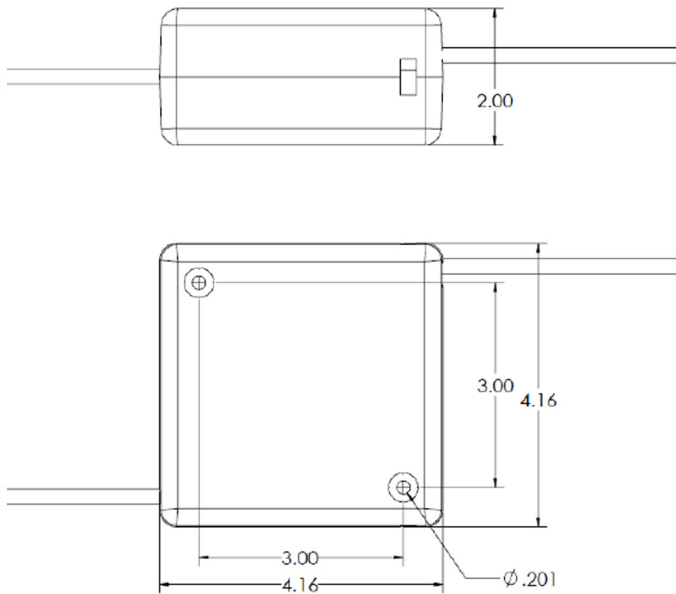

CAT5-6-S

Stage Ninja 6 Foot Retractable CAT5e Unshielded Cable Reel.

Premium CAT5e unshielded cable. Pull cable to desired length (it locks in place), give the cable another pull to unlock. Cable instantly retracts into protective housing.

Custom options available. Call 317-829-1507 to learn more.

Made in USA