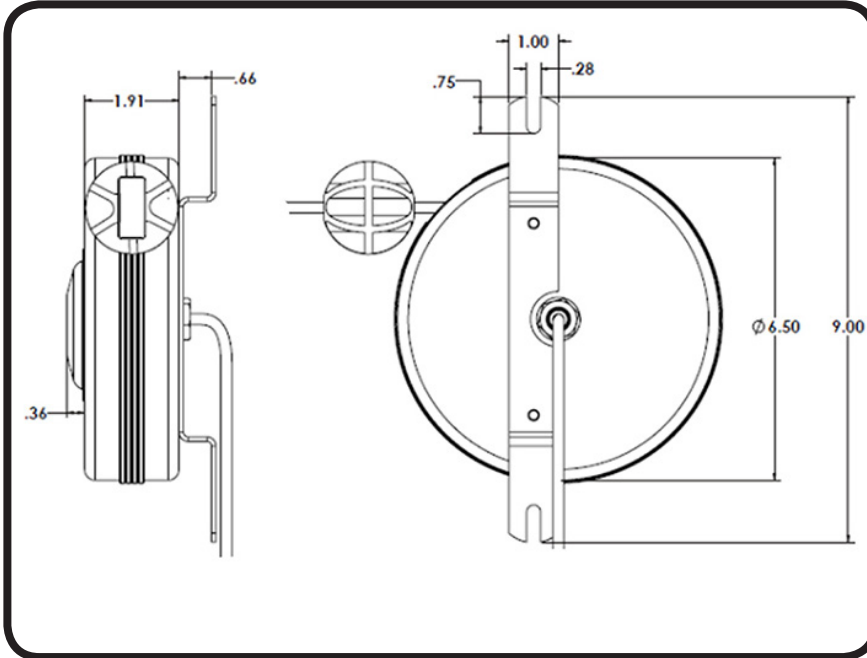

CAT6-15-S

Stage Ninja 15 foot retractable CAT6 shielded cable reel

Premium CAT6 shielded cable. Pull cable to desired length (it locks in place), give the cable another pull to unlock. Cable instantly retracts into protective housing.

Custom options available. Call 317-829-1507 to learn more.

Made in USA

WARNING

Read all instructions. Keep out of reach of children. The Stage Ninja® Retractable Cable Reel is not a toy! This product can cause injury including but not limited to burns, cuts, eye injuries, or amputation if cord is used improperly. Recoil can cause injuries, especially when recoil is unexpected. When unplugging from connection, hold the cable end when retracting to maintain control of recoil. Do not wrap cord around finger, neck, arm, leg or other appendage or body part. The retractable cord is for use by responsible adults only. Do not allow anyone to touch or encounter the reel while it is in use. Stop using the retractable cable reel if the cable becomes frayed, damaged, shows any other signs of wear and tear, or does not function properly. Do not attempt to repair the cord. Wear long pants to reduce the risk of burns and cuts from the retractable cord. Do not place hands, feet, head or any other appendage or body part near housing unit while the cord is extended. Please heed these warning and use retractable cable reel with caution.

Reel Material	Retraction length (US/M) / Connector	Reel Color	Cord Color	Static Length / Connector
Steel	15ft (4.5m) / RJ-45	Black	Gray	3ft (.9m) / RJ-45
Weight	Constant Tension Available	Shielding	Mounting	Warranty
3 lbs. / 1.8 kg	No	Yes	Flat Mounting Strap	1 Year