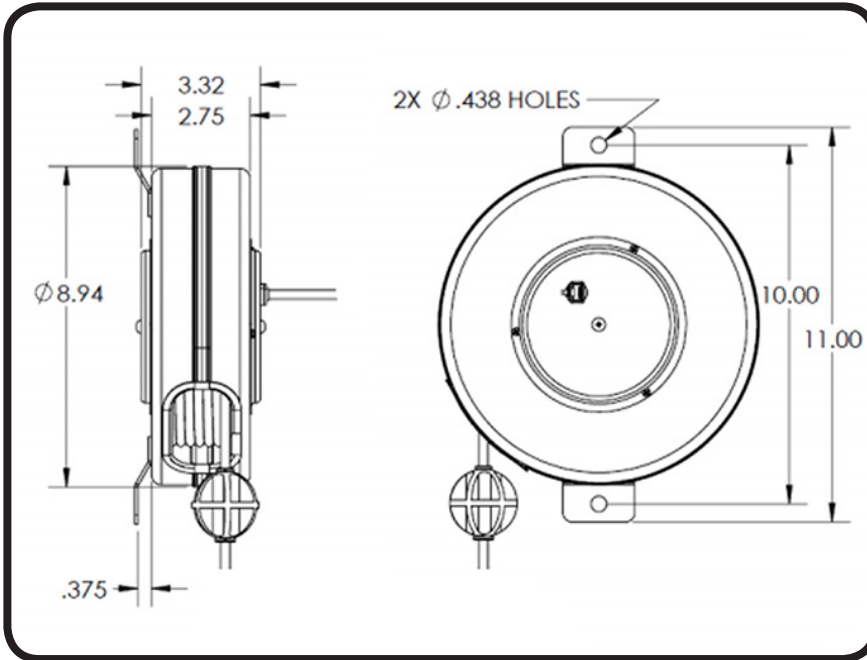

CAT6-40-S

Stage Ninja 40 foot retractable CAT6 unshielded cable reel

Premium CAT6 unshielded cable. Pull cable to desired length (it locks in place), give the cable another pull to unlock. Cable instantly retracts into protective housing.

**Custom options available. Call 317-829-1507 to learn more.
Made in USA**