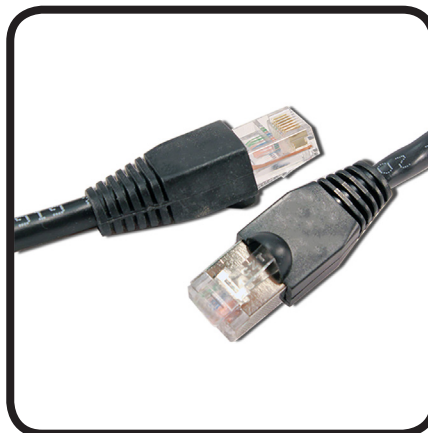

CAT6-65-S

Stage Ninja 65 foot retractable CAT6 unshielded cable reel

Premium CAT6 unshielded cable. Pull cable to desired length (it locks in place), give the cable another pull to unlock. Cable instantly retracts into protective housing.

**Custom options available. Call 317-829-1507 to learn more.
Made in USA**

WARNING

Read all instructions. Keep out of reach of children. The Stage Ninja® Retractable Cable Reel is not a toy! This product can cause injury including but not limited to burns, cuts, eye injuries, or amputation if cord is used improperly. Recoil can cause injuries, especially when recoil is unexpected. When unplugging from connection, hold the cable end when retracting to maintain control of recoil. Do not wrap cord around finger, neck, arm, leg or other appendage or body part. The retractable cord is for use by responsible adults only. Do not allow anyone to touch or encounter the reel while it is in use. Stop using the retractable cable reel if the cable becomes frayed, damaged, shows any other signs of wear and tear, or does not function properly. Do not attempt to repair the cord. Wear long pants to reduce the risk of burns and cuts from the retractable cord. Do not place hands, feet, head or any other appendage or body part near housing unit while the cord is extended. Please heed these warning and use retractable cable reel with caution.

Reel Material	Retraction length (US/M) / Connector	Reel Color	Cord Color	Static Length / Connector
Steel	65ft (19.8m) / RJ-45	Black	Black	3ft (.9m) / RJ-45
Weight	Constant Tension Available	Shielding	Mounting	Warranty
10 lbs. / 4.5 kg	Yes	No	Flat Mounting Strap	1 Year