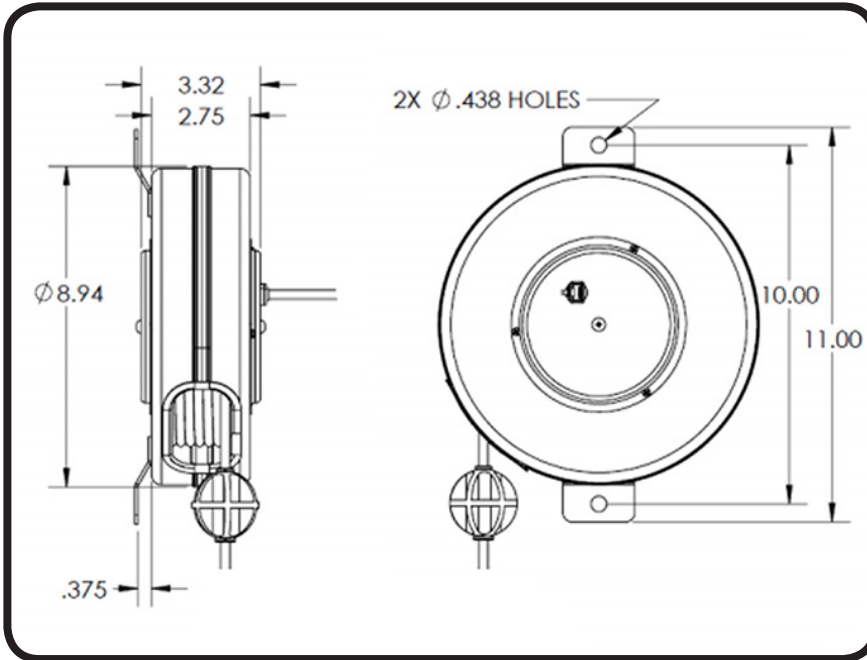

CAT6-65-S

Stage Ninja 65 foot retractable CAT6 unshielded cable reel

Premium CAT6 unshielded cable. Pull cable to desired length (it locks in place), give the cable another pull to unlock. Cable instantly retracts into protective housing.

**Custom options available. Call 317-829-1507 to learn more.
Made in USA**

WARNING

Read all instructions. Keep out of reach of children. The Stage Ninja® Retractable Cable Reel is not a toy! This product can cause injury including but not limited to burns, cuts, eye injuries, or amputation if cord is used improperly. Recoil can cause injuries, especially when recoil is unexpected. When unplugging from connection, hold the cable end when retracting to maintain control of recoil. Do not wrap cord around finger, neck, arm, leg or other appendage or body part. The retractable cord is for use by responsible adults only. Do not allow anyone to touch or encounter the reel while it is in use. Stop using the retractable cable reel if the cable becomes frayed, damaged, shows any other signs of wear and tear, or does not function properly. Do not attempt to repair the cord. Wear long pants to reduce the risk of burns and cuts from the retractable cord. Do not place hands, feet, head or any other appendage or body part near housing unit while the cord is extended. Please heed these warning and use retractable cable reel with caution.

Reel Material	Retraction length (US/M) / Connector	Reel Color	Cord Color	Static Length / Connector
Steel	65ft (19.8m) / RJ-45	Black	Black	3ft (.9m) / RJ-45
Weight	Constant Tension Available	Shielding	Mounting	Warranty
10 lbs. / 4.5 kg	Yes	No	Flat Mounting Strap	1 Year