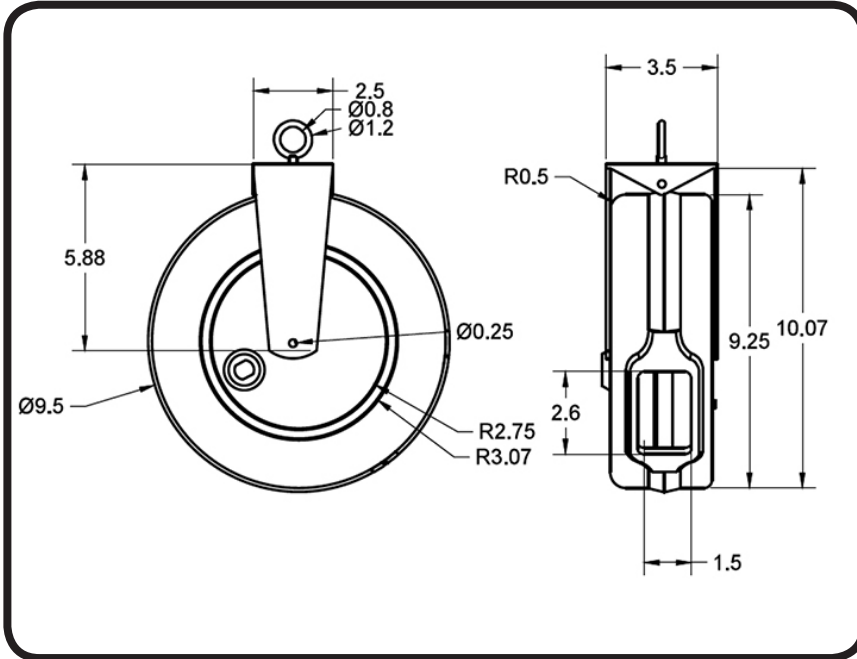

STX-20-4

Stage Ninja 20 Foot Retractable 12/3 Power Reel.

Durable power cable reels with over molded connectors for longer use life. Pull cable to desired length (it locks in place), give the cable another pull to unlock. Cable instantly retracts into protective housing.

Custom options available. Call 317-829-1507 to learn more.

Made in USA

WARNING

Read all instructions. Keep out of reach of children. The Stage Ninja® Retractable Cable Reel is not a toy! This product can cause injury including but not limited to burns, cuts, eye injuries, or amputation if cord is used improperly. Recoil can cause injuries, especially when recoil is unexpected. When unplugging from connection, hold the cable end when retracting to maintain control of recoil. Do not wrap cord around finger, neck, arm, leg or other appendage or body part. The retractable cord is for use by responsible adults only. Do not allow anyone to touch or encounter the reel while it is in use. Stop using the retractable cable reel if the cable becomes frayed, damaged, shows any other signs of wear and tear, or does not function properly. Do not attempt to repair the cord. Wear long pants to reduce the risk of burns and cuts from the retractable cord. Do not place hands, feet, head or any other appendage or body part near housing unit while the cord is extended. Please heed these warning and use retractable cable reel with caution.

Reel Material	Retraction length (US/M) / Connector	Reel Size / Color	Cord Color	Static Length / Connector
Steel	20ft (6.1 m) / Quad-Tap Female	9 Inch / Black	Black	3ft (.9m) Male
Weight	Constant Tension Available	Max Power	Mounting	Warranty
10 lbs / 4.5 kg	Yes	1875 Watts - 15 Amp 125 Volts	Wall / Ceiling	1 Year