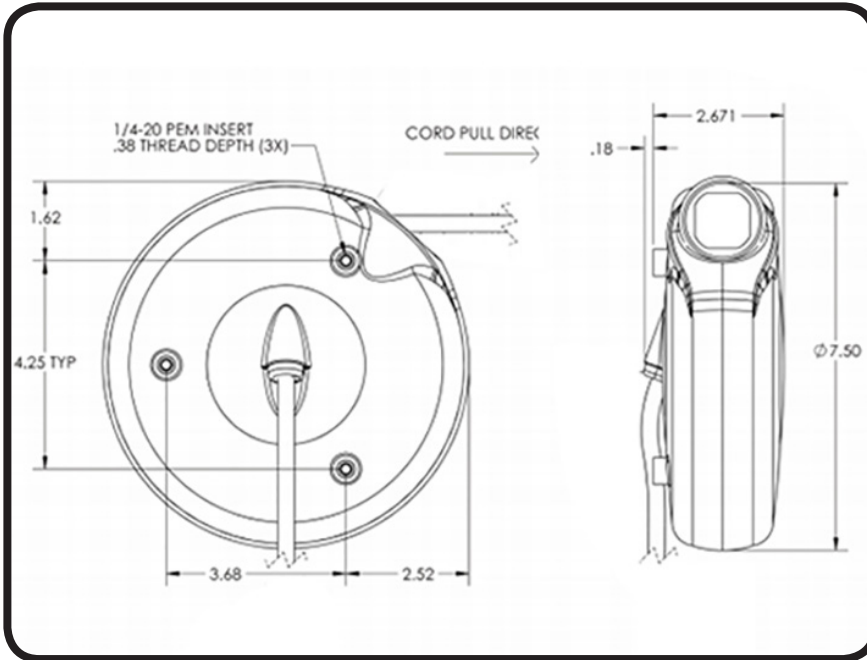

USB-25-S

Stage Ninja 25 foot retractable female USB cable reel

25 foot of premium USB (2.0) cable. Pull cable to desired length (it locks in place) give the cable another pull to unlock. Cable instantly retracts into protective housing.

Custom options available. Call 317-829-1507 to learn more.

Made in USA