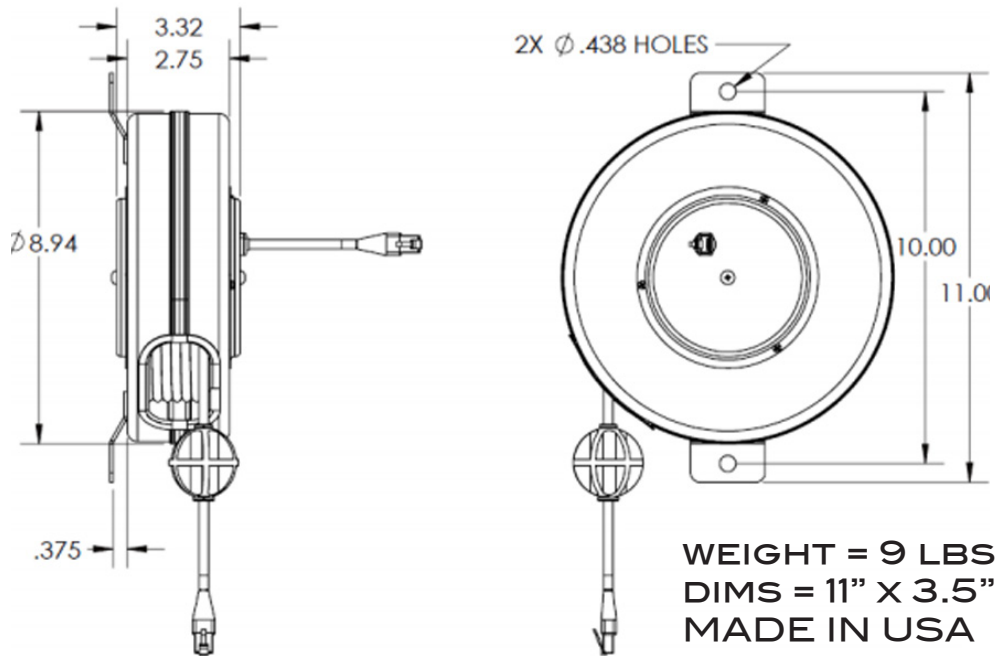

details

OPTIONAL CEILING MOUNT

WEIGHT = 9 LBS
DIMS = 11" X 3.5"
MADE IN USA

WARNING!!