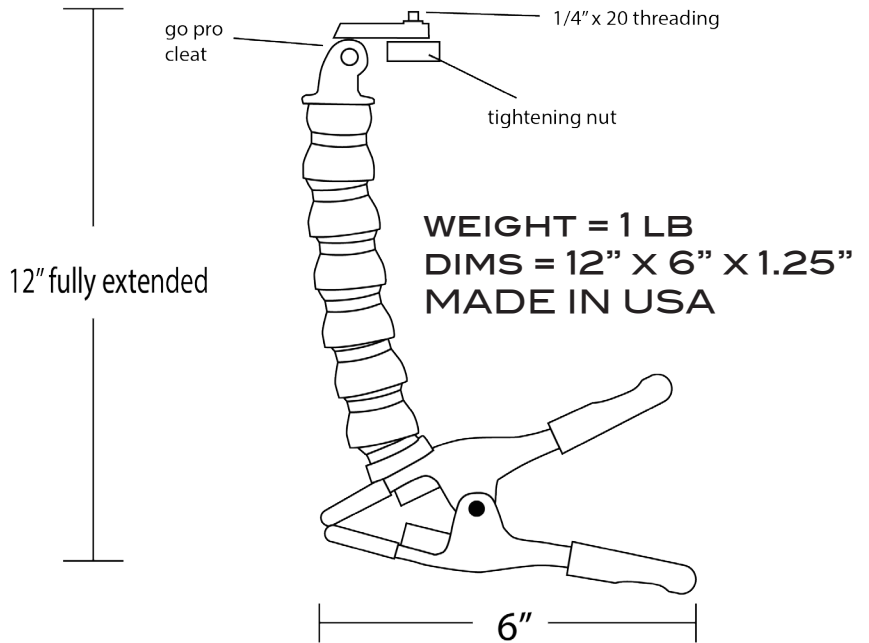

details

WARNING!!

READ ALL INSTRUCTIONS INCLUDED WITH PRODUCT. STAGE NINJA™ SCORPION SERIES CLAMPS ARE NOT A TOY AND CAN BE HARMFUL IF MISUSED. SMALL PARTS SHOULD BE KEPT AWAY FROM CHILDREN AND OUT OF MOUTHS, COULD CAUSE CHOKING. CLAMPS CLOSE WITH STRONG PRESSURE STAGE NINJA™ IS NOT RESPONSIBLE FOR DAMAGE TO PRODUCTS FROM THE PRESSURE OF THE CLAMP OR SCRATCHING FROM METAL PIECES. CLAMP WILL DAMAGE DELICATE MATERIALS IF CLAMPED IMPROPERLY. DO NOT CLAMP TO BODY PARTS OR ANYTHING BESIDES A SOLID SURFACE. USE TWO HANDS WHILE ADJUSTING GOOSENECK. GOOSENECK IS DESIGNED TO BE ADJUSTABLE AND WILL SEPERATE UNDER PRESSURE. ENJOY YOUR PRODUCTS RESPONSIBLY.