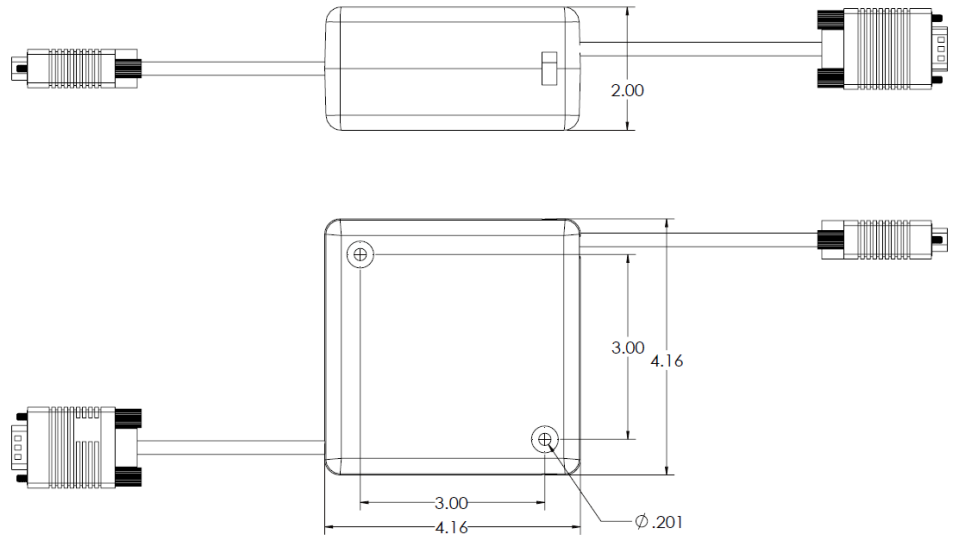

details

WEIGHT = 1 LBS
DIMS = 4" X 4" X 2"
MADE IN USA

WARNING!!