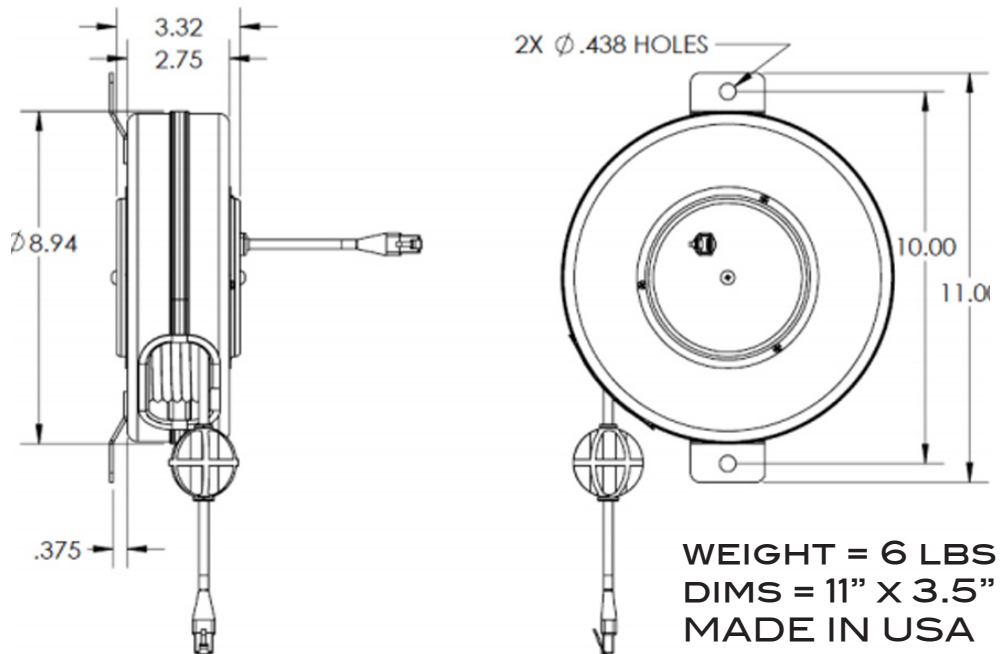

details

WEIGHT = 6 LBS
DIMS = 11" X 3.5"
MADE IN USA