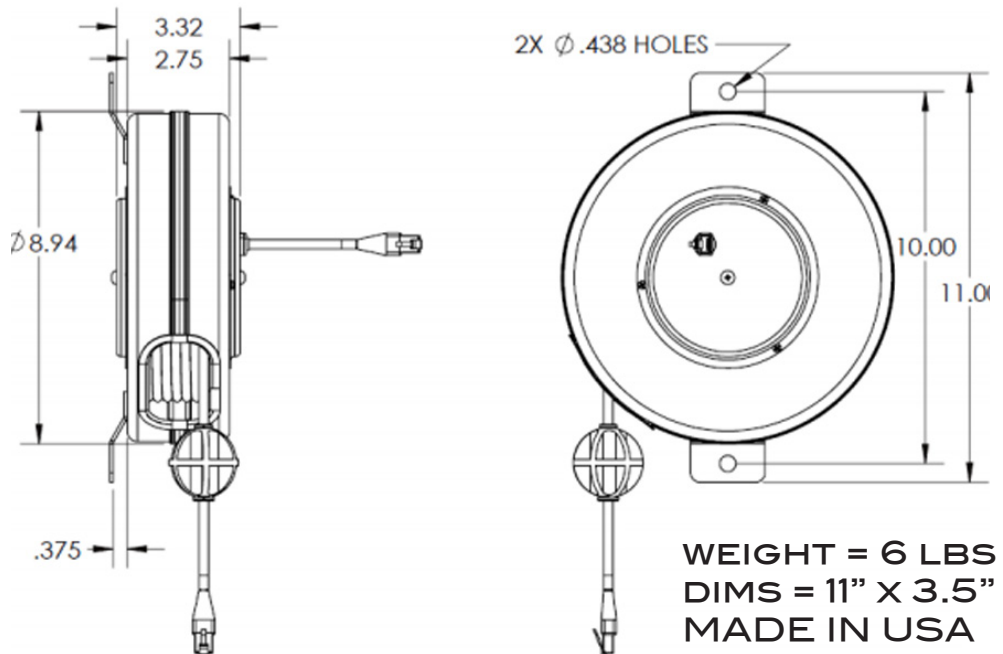

photos

description

THE CAT5-40-S HOUSES 40 FEET OF RETRACTABLE PREMIUM CAT5E UNSHIELDED, 350MHZ CABLE WITH AN RJ45 CONNECTOR. THE STATIC END IS 3 FEET WITH AN RJ45 CONNECTOR. THE POWDER COATED BLACK STEEL, MILITARY GRADE HOUSING COMES STANDARD WITH A FLAT MOUNTING STRAP THAT CAN BE FASTENED TO A DESKTOP, CABINET, OR RACK MOUNT. CEILING MOUNTS AND CONSTANT TENSION AVAILABLE UPON REQUEST. ELIMINATES CORD WINDING, CORD TANGLES AND STAGE/STUDIO CLUTTER WITH INSTANT CABLE RETRACTION. THIS IS AN EXCELLENT TOOL FOR MAXIMUM EFFICIENCY.

CONSTANT TENSION AVAILABLE.

details

WARNING!!