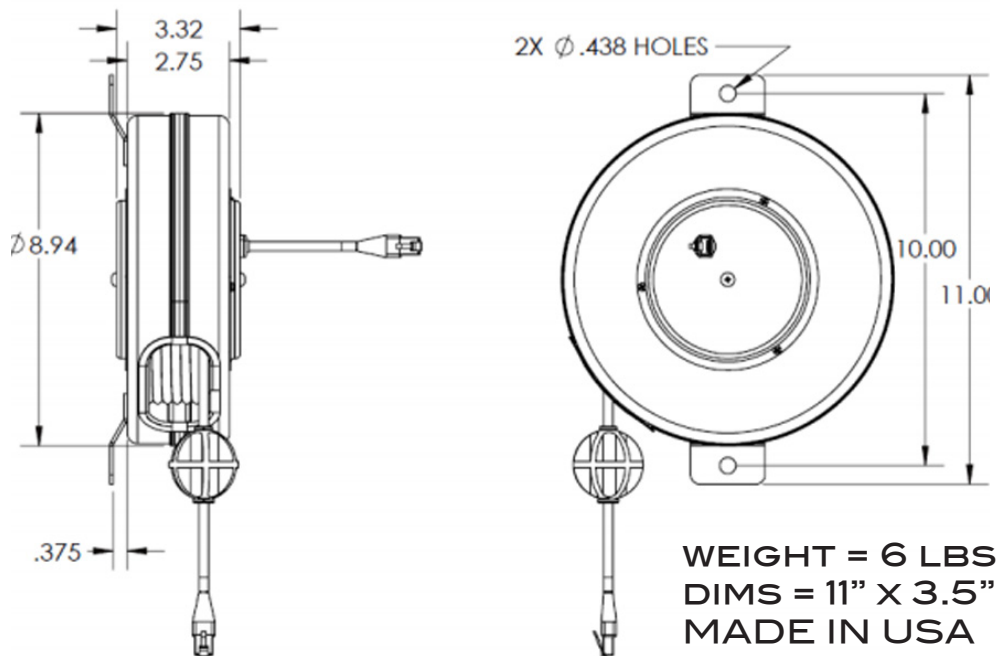

details

WEIGHT = 6 LBS
DIMS = 11" X 3.5"
MADE IN USA

WARNING!!