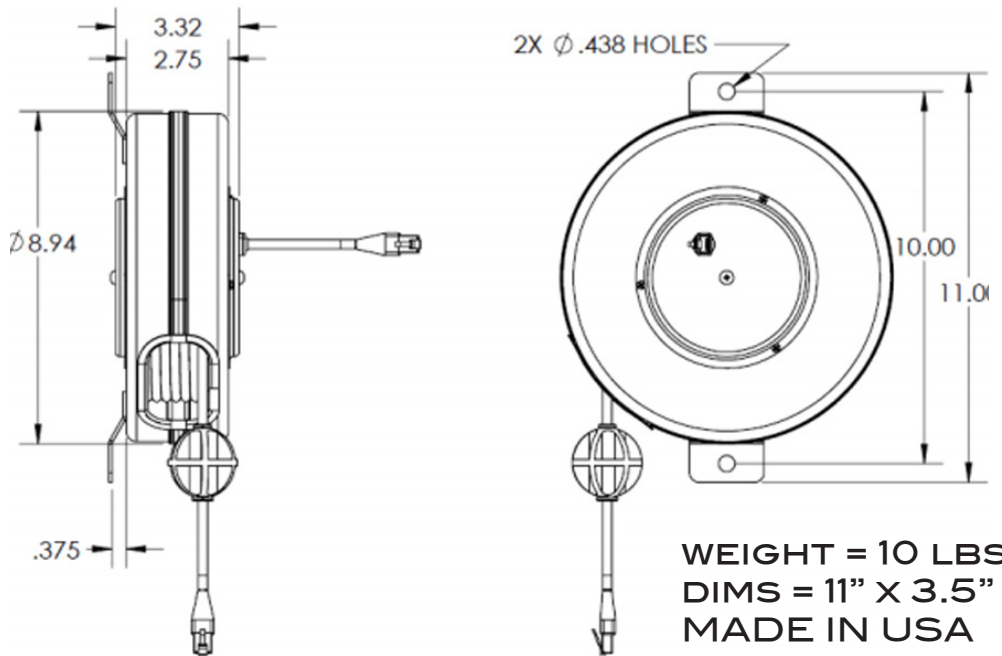

details

WEIGHT = 10 LBS
DIMS = 11" X 3.5"
MADE IN USA

WARNING!!