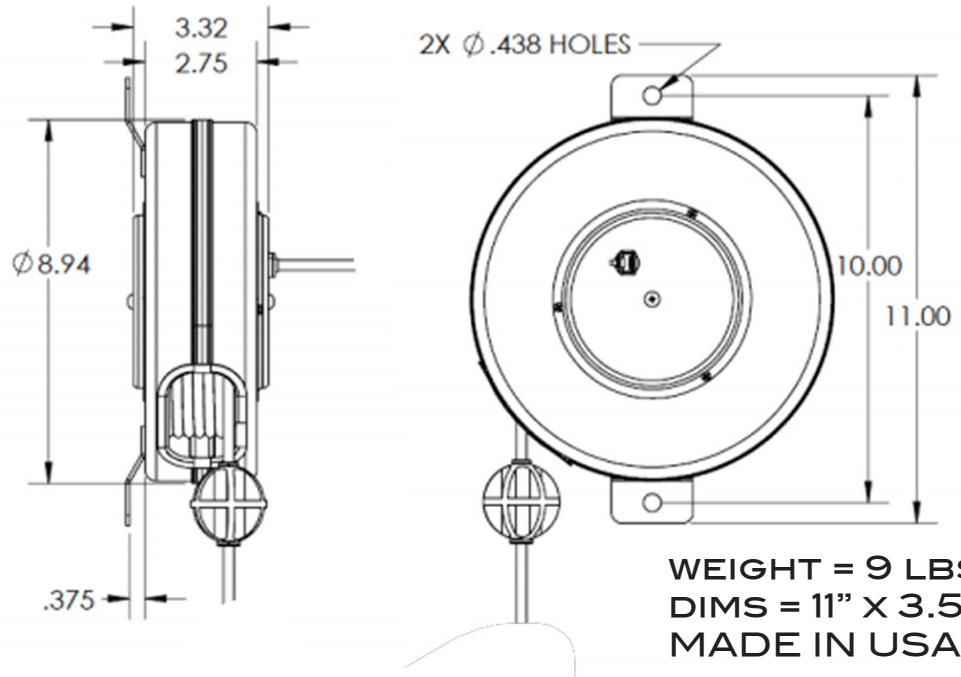

details

OPTIONAL CEILING MOUNT

WARNING!!