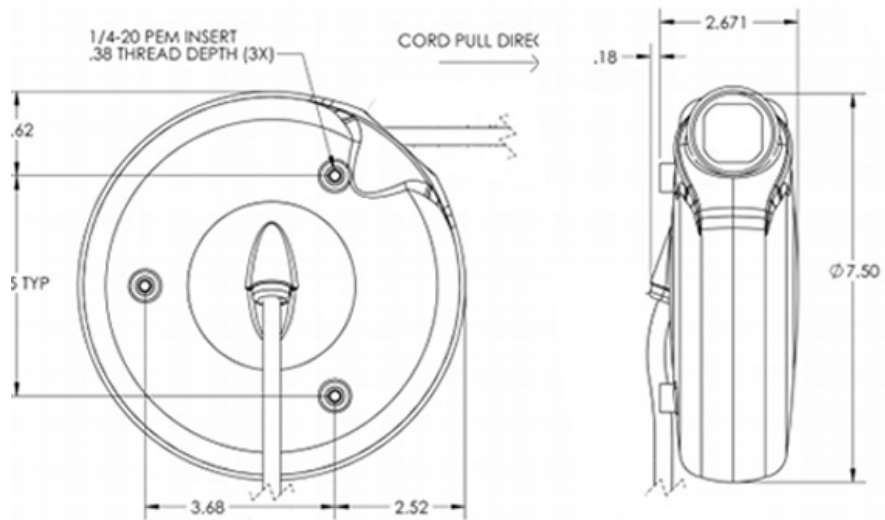

details

WEIGHT = 6 LBS
DIMS = 11" X 3.5"
MADE IN USA

WARNING!!