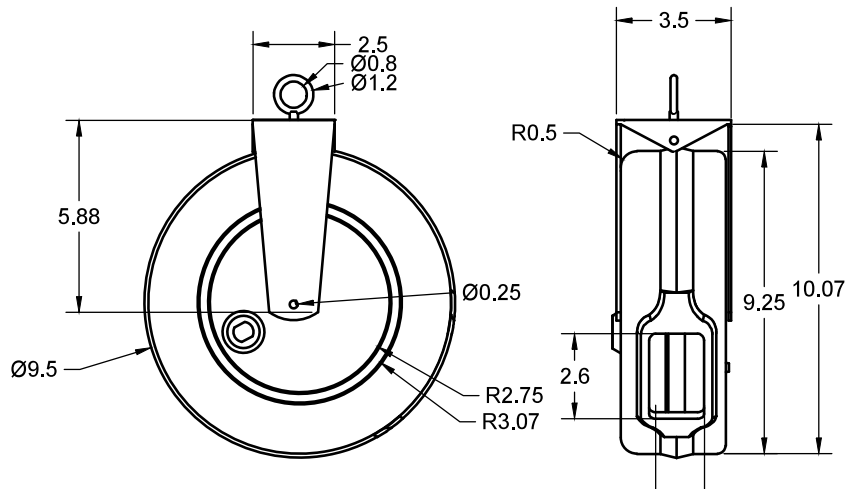

details

WEIGHT = 9 LBS
DIMS = 10" X 3.5"
MADE IN USA

WARNING!!