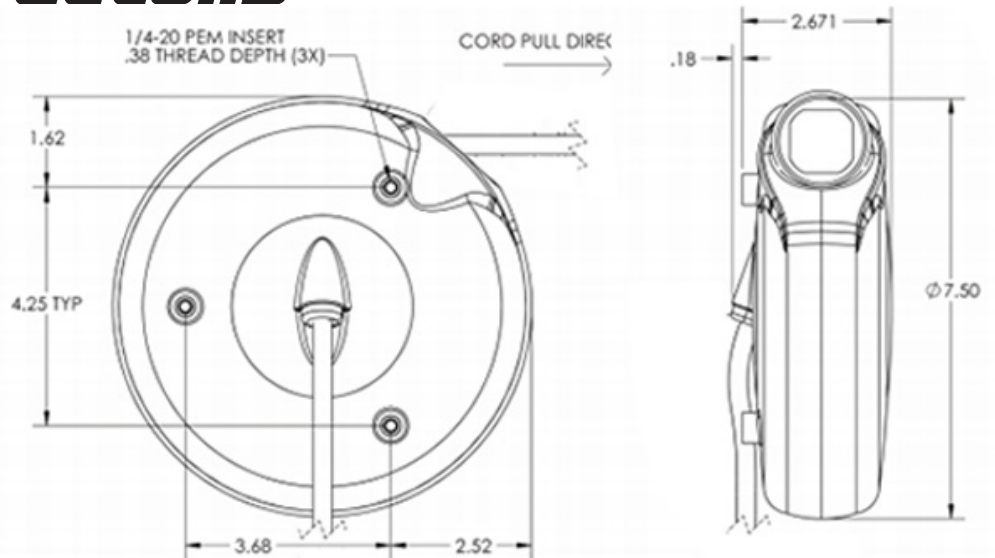

details

WEIGHT = 6 LBS
DIMS = 7.5" X 2.5"
MADE IN USA

WARNING!!