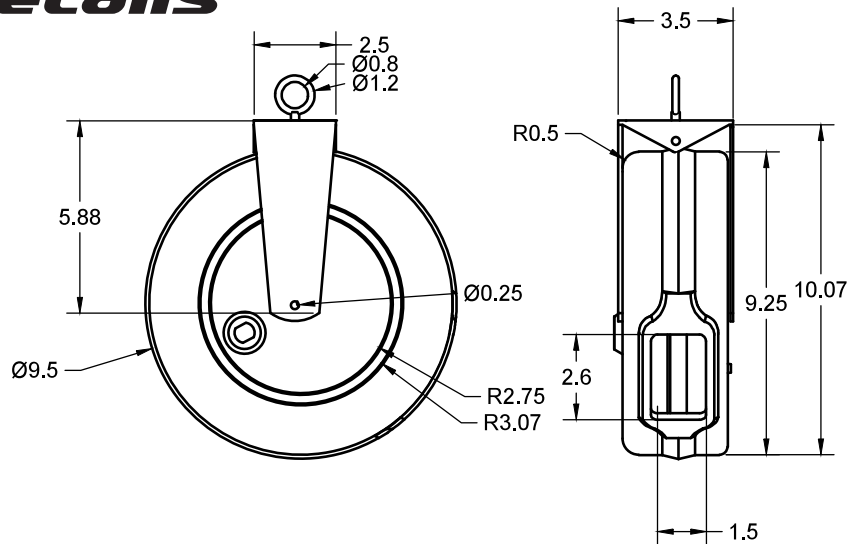

details

WEIGHT = 9 LBS
DIMS = 11" X 3.5"
MADE IN USA

WARNING!!