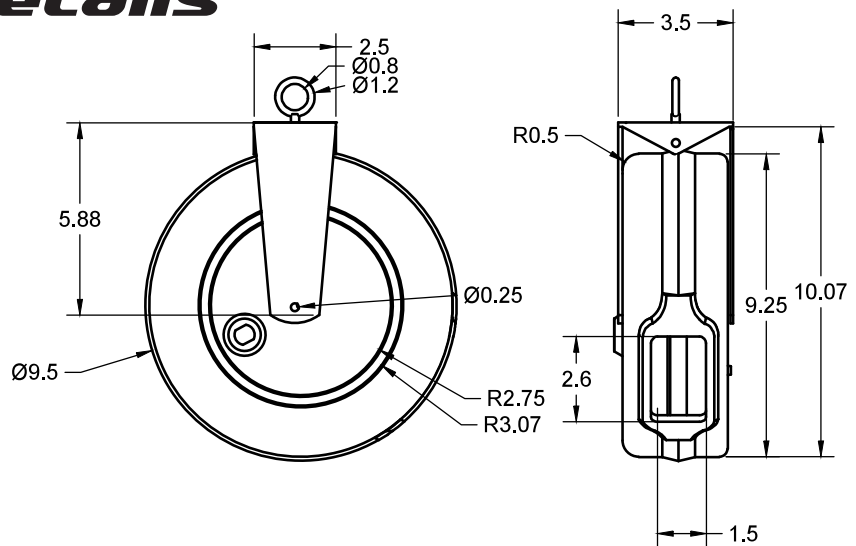

details

WEIGHT = 9 LBS
DIMS = 11" X 3.5"
MADE IN USA

WARNING!!