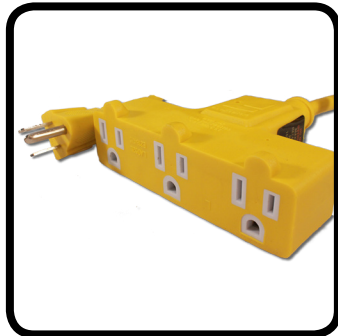

STX-30-3

photos

30 FOOT RETRACTABLE POWER CABLE

description

INSTANT RETRACTION! THE STAGE NINJA STX-30-3-14 OFFERS CONSISTENT ORGANIZATION FOR YOUR WORK SPACE AND EFFICIENTLY REDUCES SET-UP AND TEAR DOWN-TIME. THE RETRACTABLE CORD IS 30 FEET OF SJTW 14/3 AWG CABLE WITH A 3-TAP HEAD AND A CIRCUIT BREAKER INSIDE THE OVERMOLDED END. THE STATIC MALE END IS 3 FEET THE COMPACT BLACK STEEL HOUSING FEATURES A REMOVABLE WALL OR CEILING MOUNTING BRACKET. CONSTANT TENSION AVAILABLE UPON REQUEST. STAGE NINJA POWER REELS HAVE THE STRONGEST RETRACTION ON THE MARKET.

1625 WATTS 125 VOLTS 13 AMPS. C/UL/US
CONSTANT TENSION AVAILABLE