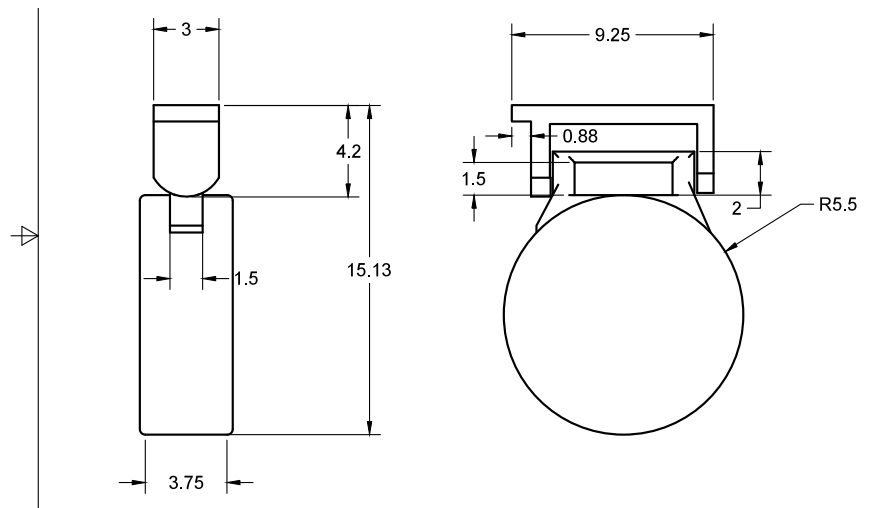

details

WEIGHT = 14 LBS
DIMS = 15" X 4"
MADE IN USA

WARNING!!