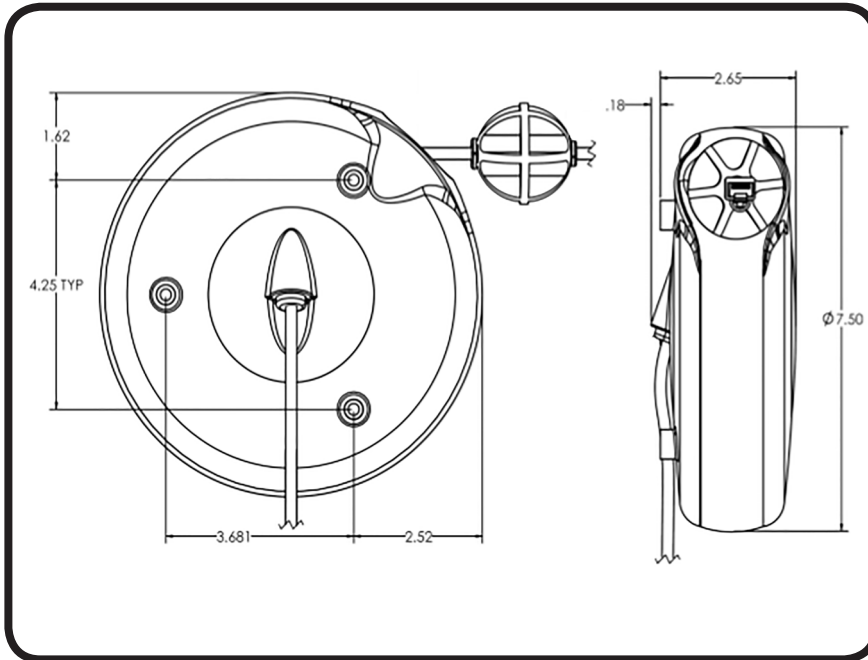

CAT6-25-S

25 Foot Retractable CAT6 Cable Reel

Premium CAT6 unshielded cable. Pull cable to desired length (it locks in place), give the cable another pull to unlock. Cable instantly retracts into protective housing.

Custom options available. Call 317-829-1507 to learn more.

Made in USA

WARNING

Read all instructions. Keep out of reach of children. The Stage Ninja® Retractable Cable Reel is not a toy! This product can cause injury including but not limited to burns, cuts, eye injuries, or amputation if cord is used improperly. Recoil can cause injuries, especially when recoil is unexpected. When unplugging from connection, hold the cable end when retracting to maintain control of recoil. Do not wrap cord around finger, neck arm, leg or other appendage or body part. The retractable cord is for use by responsible adults only. Do not allow anyone to touch or encounter the reel while it is in use. Stop using the retractable cable reel if the cable becomes frayed, damaged, shows any other signs of wear and tear, or does not function properly. Do not attempt to repair the cord. Wear long pants to reduce the risk of burns and cuts from the retractable cord. Do not place hands, feet, head or any other appendage or body part near housing unit while the cord is extended. Please heed these warning and use retractable cable reel with caution.

Reel Material	Retraction length (US/M) / Connector	Reel Size / Color	Cord Color	Static Length / Connector
Thermo Plastic	25ft (7.6m) / RJ-45	7.5 Inch / Black	Black	3ft (.9m) / RJ-45
Weight	Constant Tension Available	Shielding	Mounting	Warranty
3 lbs. / 1.8 kg	No	No	See below	1 Year