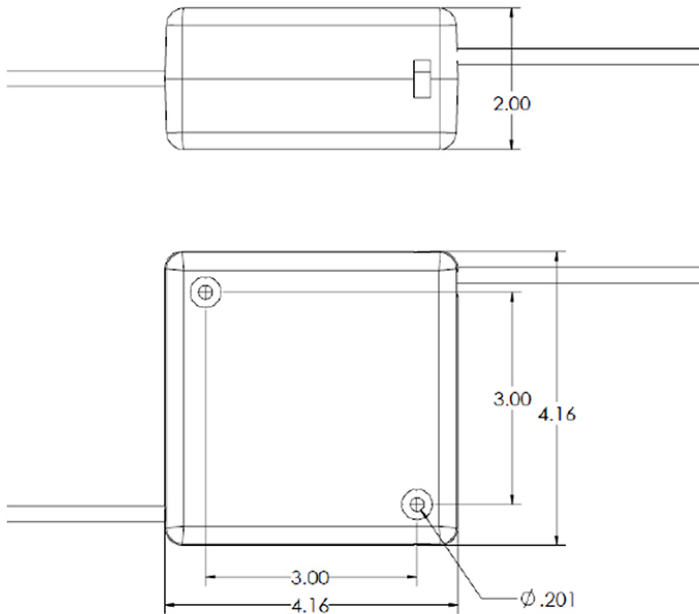

USB-6-S

Stage Ninja 6 foot retractable male USB cable reel

6 foot of premium USB (2.0) cable. Pull cable to desired length (it locks in place) give the cable another pull to unlock. Cable instantly retracts into protective housing.

Custom options available. Call 317-829-1507 to learn more.

Made in USA

WARNING

Read all instructions. Keep out of reach of children. The Stage Ninja® Retractable Cable Reel is not a toy! This product can cause injury including but not limited to burns, cuts, eye injuries, or amputation if cord is used improperly. Recoil can cause injuries, especially when recoil is unexpected. When unplugging from connection, hold the cable end when retracting to maintain control of recoil. Do not wrap cord around finger, neck, arm, leg or other appendage or body part. The retractable cord is for use by responsible adults only. Do not allow anyone to touch or encounter the reel while it is in use. Stop using the retractable cable reel if the cable becomes frayed, damaged, shows any other signs of wear and tear, or does not function properly. Do not attempt to repair the cord. Wear long pants to reduce the risk of burns and cuts from the retractable cord. Do not place hands, feet, head or any other appendage or body part near housing unit while the cord is extended. Please heed these warning and use retractable cable reel with caution.

Reel Material	Retraction length (US/M) / Connector	Reel Color	Cord Color	Static Length / Connector
ABS Plastic	6ft (1.8m) / USB Male	Black	Black	3ft (.9m) / USB Male
Weight	Constant Tension Available	Shielding	Mounting	Warranty
1 lbs. / .45 kg	No	No	Mounting Holes	1 Year