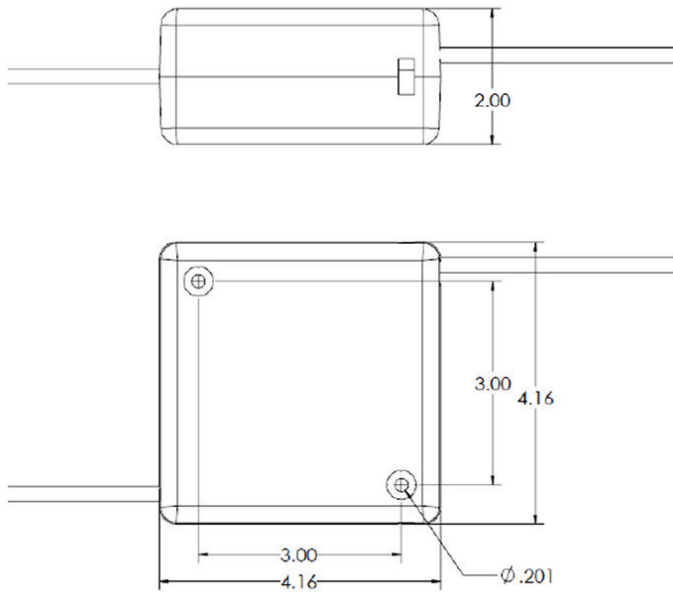

Stage Ninja® 6 Foot Retractable CAT5e Unshielded Cable Reel

Premium CAT5e unshielded cable. Pull cable to desired length (it locks in place); give the cable another pull to unlock. Cable instantly retracts into protective housing.

Custom options available. Call 317-829-1507 to learn more. Made in USA