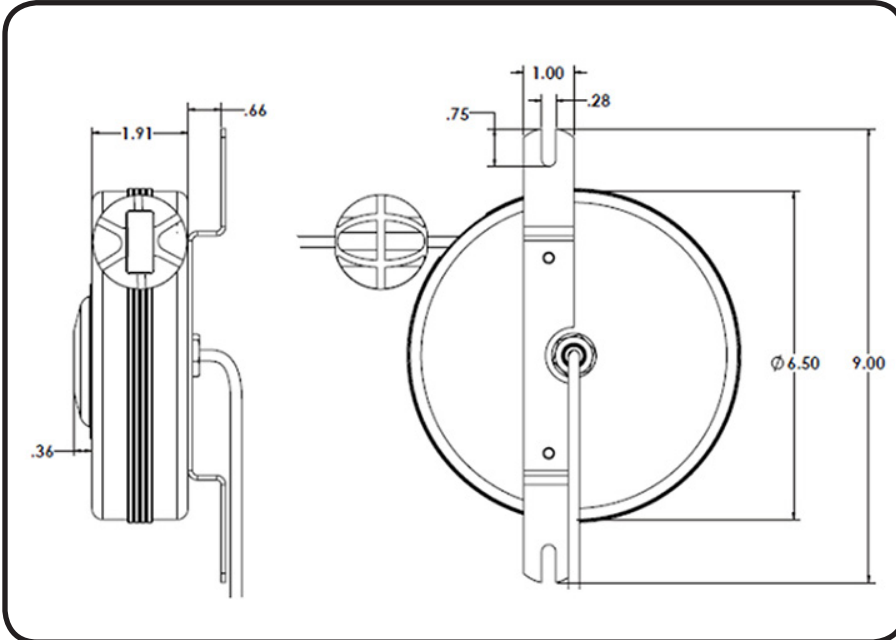

**Stage Ninja® 15 Foot Retractable CAT5e Unshielded Cable Reel**

Premium CAT5e unshielded cable. Pull cable to desired length (it locks in place); give the cable another pull to unlock. Cable instantly retracts into protective housing.

Custom options available. Call 317-829-1507 to learn more. Made in USA 

**WARNING**

Read all instructions. Keep out of reach of children. The Stage Ninja® Retractable Cable Reel is not a toy! This product can cause injury including but not limited to burns, cuts, eye injuries, or amputation if cord is used improperly. Recoil can cause injuries, especially when recoil is unexpected. When unplugging from connection, hold the cable end when retracting to maintain control of recoil. Do not wrap cord around finger, neck, arm, leg or other appendage or body part. The retractable cord is for use by responsible adults only. Do not allow anyone to touch or encounter the reel while it is in use. Stop using the retractable cable reel if the cable becomes frayed, damaged, shows any other signs of wear and tear, or does not function properly. Do not attempt to repair the cord. Wear long pants to reduce the risk of burns and cuts from the retractable cord. Do not place hands, feet, head or any other appendage or body part near housing unit while the cord is extended. Please heed these warning and use retractable cable reel with caution.

Reel Material	Retraction length (US/M) / Connector	Reel Size / Color	Cord Color	Static Length / Connector
Powder Coated Steel	15ft (4.5m) / RJ-45	6 Inch / Black	Black	3ft (.9m) / RJ-45
Weight	Constant Tension Available	Shielded	Mounting	Warranty
3 lbs / 1.4 kg	Yes	No	Flat Mounting Strap	1 Year