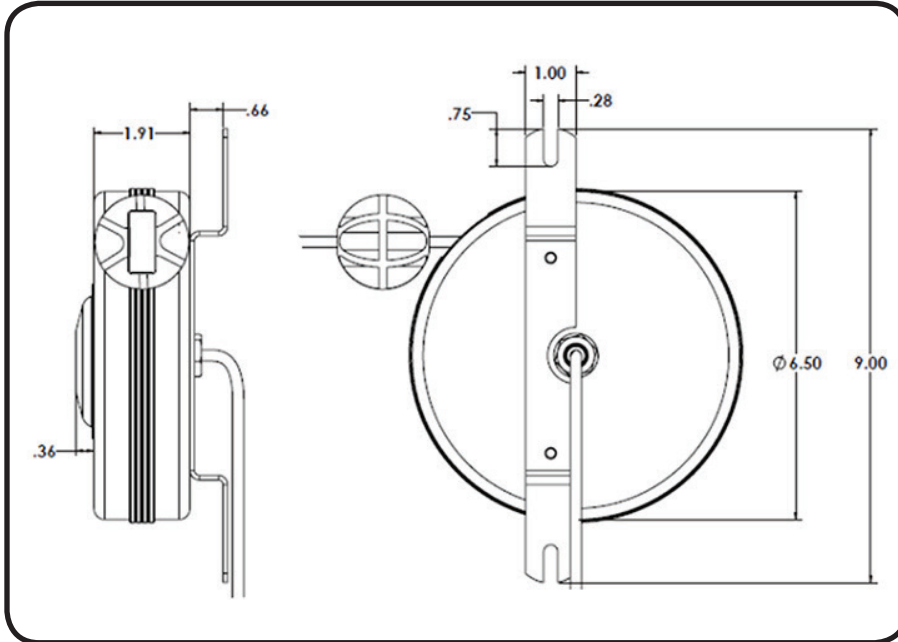

Stage Ninja[®] 15 Foot Retractable CAT6 Shielded Cable Reel

Premium CAT6 shielded cable. Pull cable to desired length (it locks in place); give the cable another pull to unlock. Cable instantly retracts into protective housing.

Custom options available. Call 317-829-1507 to learn more. Made in USA 

WARNING

Read all instructions. Keep out of reach of children. The Stage Ninja[®] Retractable Cable Reel is not a toy! This product can cause injury including but not limited to burns, cuts, eye injuries, or amputation if cord is used improperly. Recoil can cause injuries, especially when recoil is unexpected. When unplugging from connection, hold the cable end when retracting to maintain control of recoil. Do not wrap cord around finger, neck, arm, leg or other appendage or body part. The retractable cord is for use by responsible adults only. Do not allow anyone to touch or encounter the reel while it is in use. Stop using the retractable cable reel if the cable becomes frayed, damaged, shows any other signs of wear and tear, or does not function properly. Do not attempt to repair the cord. Wear long pants to reduce the risk of burns and cuts from the retractable cord. Do not place hands, feet, head or any other appendage or body part near housing unit while the cord is extended. Please heed these warning and use retractable cable reel with caution.

Reel Material	Retraction length (US/M) / Connector	Reel Size / Color	Cord Color	Static Length / Connector
Powder Coated Steel	15ft (4.5m) / RJ-45	6 Inch / Black	Grey	3ft (.9m) / RJ-45
Weight	Constant Tension Available	Shielded	Mounting	Warranty
3 lbs / 1.8 kg	Yes	Yes	Flat Mounting Strap	1 Year