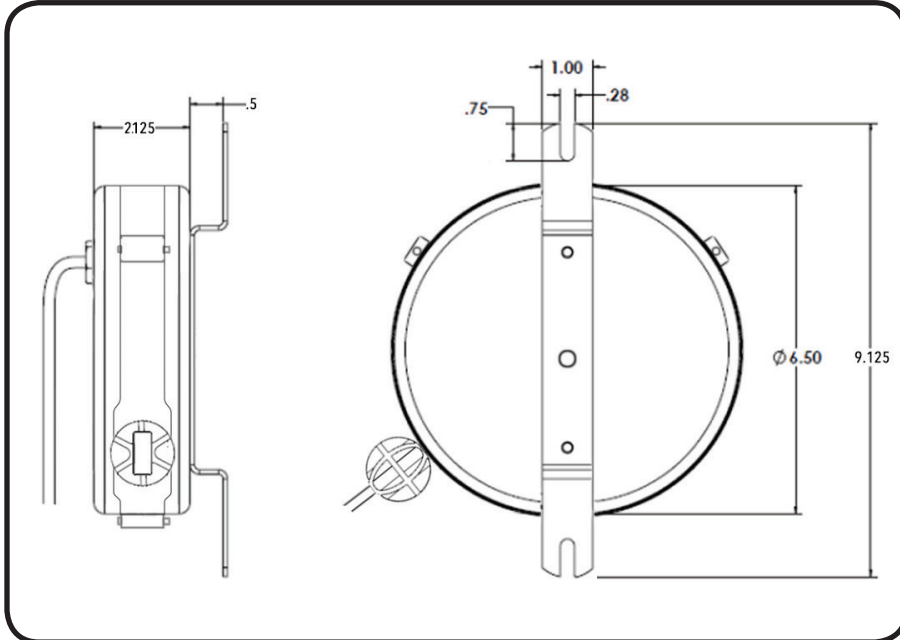

Stage Ninja® 20 Foot Retractable Ethernet Cable Reel

Light duty retractable ethernet cable (For heavy usage and better throughput, see our CAT6-15 or 25-S reels.). Pull cable to desired length (it locks in place); give the cable another pull to unlock. Cable instantly retracts into protective housing.

Custom options available. Call 317-829-1507 to learn more.