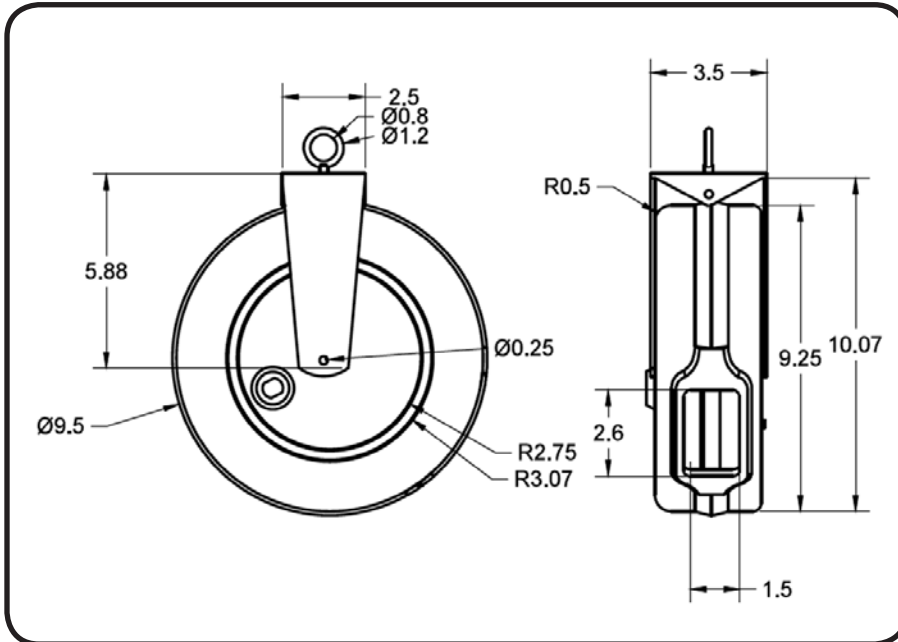

## Stage Ninja<sup>®</sup> 40 Foot Retractable Neutrik 1/4" Jumbo Speaker Cable Reel

Premium 14/2 AWG speaker cable with genuine Neutrik connectors. Pull cable to desired length (it locks in place); give the cable another pull to unlock. Cable instantly retracts into protective housing.

### WARNING

Read all instructions. Keep out of reach of children. The Stage Ninja<sup>®</sup> Retractable Cable Reel is not a toy! This product can cause injury including but not limited to burns, cuts, eye injuries, or amputation if cord is used improperly. Recoil can cause injuries, especially when recoil is unexpected. When unplugging from connection, hold the cable end when retracting to maintain control of recoil. Do not wrap cord around finger, neck, arm, leg or other appendage or body part. The retractable cord is for use by responsible adults only. Do not allow anyone to touch or encounter the reel while it is in use. Stop using the retractable cable reel if the cable becomes frayed, damaged, shows any other signs of wear and tear, or does not function properly. Do not attempt to repair the cord. Wear long pants to reduce the risk of burns and cuts from the retractable cord. Do not place hands, feet, head or any other appendage or body part near housing unit while the cord is extended. Please heed these warning and use retractable cable reel with caution.

Reel Material	Retraction length (US/M) / Connector	Reel Size / Color	Cord Color	Static Length / Connector
Powder Coated Steel	40ft (12.2 m) / Neutrik 1/4" Jumbo	9 Inch / Black	Black	6ft (1.8m) / Neutrik 1/4" Jumbo
Weight	Constant Tension Available	Shielded	Mounting	Warranty
9 lbs / 4.1 kg	Yes	No	Wall / Ceiling	1 Year