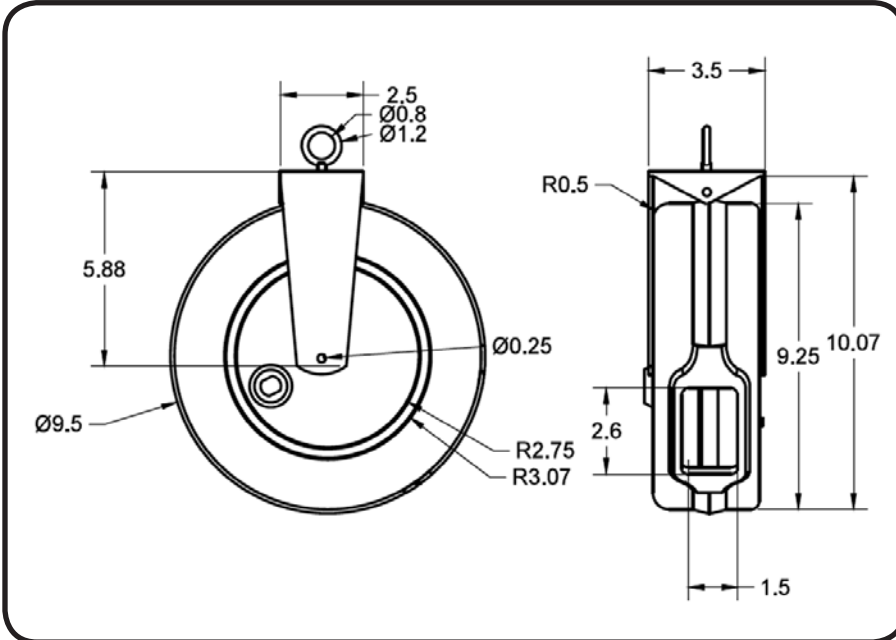

**Stage Ninja® 40 Foot Retractable Neutrik SpeakON Speaker Cable Reel**

Premium 14/2 AWG speaker cable with genuine, 2-pole Neutrik® SpeakON connectors. Pull cable to desired length (it locks in place); give the cable another pull to unlock. Cable instantly retracts into protective housing.

Custom options available. Call 317-829-1507 to learn more. Assembled in USA 

**WARNING**  
Read all instructions. Keep out of reach of children. The Stage Ninja® Retractable Cable Reel is not a toy! This product can cause injury including but not limited to burns, cuts, eye injuries, or amputation if cord is used improperly. Recoil can cause injuries, especially when recoil is unexpected. When unplugging from connection, hold the cable end when retracting to maintain control of recoil. Do not wrap cord around finger, neck, arm, leg or other appendage or body part. The retractable cord is for use by responsible adults only. Do not allow anyone to touch or encounter the reel while it is in use. Stop using the retractable cable reel if the cable becomes frayed, damaged, shows any other signs of wear and tear, or does not function properly. Do not attempt to repair the cord. Wear long pants to reduce the risk of burns and cuts from the retractable cord. Do not place hands, feet, head or any other appendage or body part near housing unit while the cord is extended. Please heed these warning and use retractable cable reel with caution.

Reel Material	Retraction length (US/M) / Connector	Reel Size / Color	Cord Color	Static Length / Connector
Powder Coated Steel	40ft (12.2m) / Neutrik 2-Pole SpeakON	9 Inch / Black	Black	6ft (1.8m) / Neutrik 2-Pole SpeakON
Weight	Constant Tension Available	Shielded	Mounting	Warranty
9 lbs / 4.1 kg	Yes	No	Wall / Ceiling	1 Year