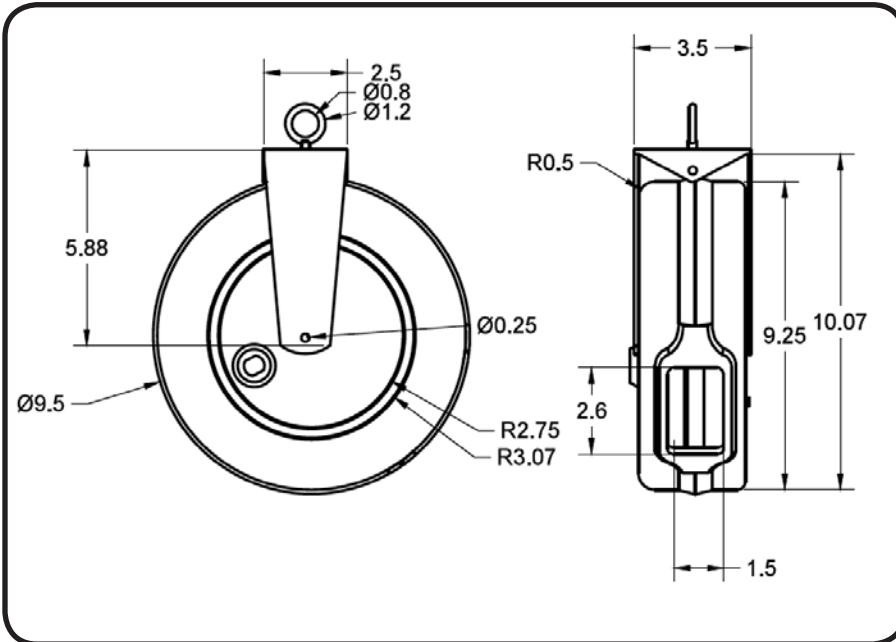

Stage Ninja® 20 Foot Retractable 12/3 Power Reel

Durable 12/3 power cable reel with over-molded connectors for longer life. Pull cable to desired length (it locks in place); give the cable another pull to unlock. Cable instantly retracts into protective housing.

Custom options available. Call 317-829-1507 to learn more.

WARNING

Read all instructions. Keep out of reach of children. The Stage Ninja® Retractable Cable Reel is not a toy! This product can cause injury including but not limited to burns, cuts, eye injuries, or amputation if cord is used improperly. Recoil can cause injuries, especially when recoil is unexpected. When unplugging from connection, hold the cable end when retracting to maintain control of recoil. Do not wrap cord around finger, neck, arm, leg or other appendage or body part. The retractable cord is for use by responsible adults only. Do not allow anyone to touch or encounter the reel while it is in use. Stop using the retractable cable reel if the cable becomes frayed, damaged, shows any other signs of wear and tear, or does not function properly. Do not attempt to repair the cord. Wear long pants to reduce the risk of burns and cuts from the retractable cord. Do not place hands, feet, head or any other appendage or body part near housing unit while the cord is extended. Please heed these warning and use retractable cable reel with caution.

Reel Material	Retraction length (US/M) / Connector	Reel Size / Color	Cord Color	Static Length / Connector
Powder Coated Steel	20ft (6.1 m) / Single Tap 5-15R/20R Female w/ LED	9 Inch / Black	Black	3ft (.9m) Male w/ 15 Amp Circuit Breaker
Weight	Constant Tension Available	Max Power	Mounting	Warranty
9 lbs / 4.1 kg	Yes	1875 Watts - 15 Amp 125 Volts	Wall / Ceiling	1 Year