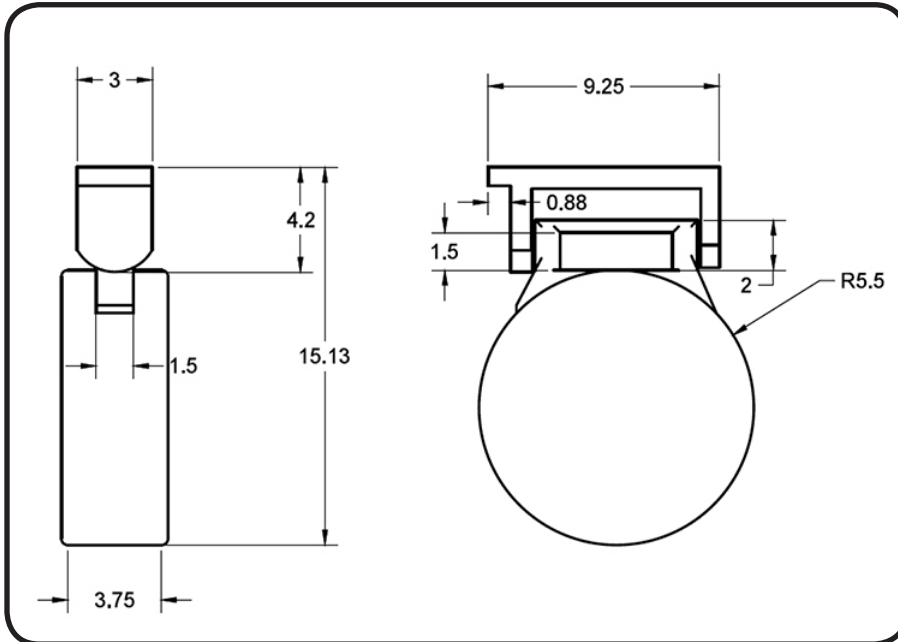

Stage Ninja® 45 Foot Retractable 12/3 Power Reel

Durable 12/3 power cable reel with over-molded connectors for longer life. Pull cable to desired length (it locks in place); give the cable another pull to unlock. Cable instantly retracts into protective housing.

Custom options available. Call 317-829-1507 to learn more.