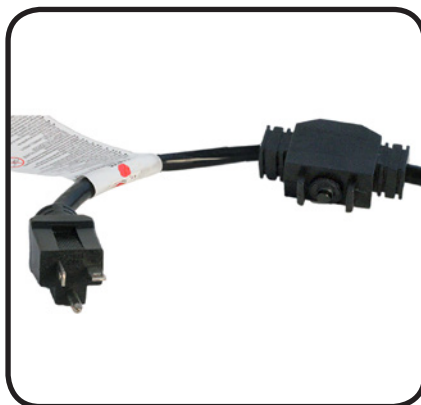

## Stage Ninja<sup>®</sup> 45 Foot Retractable 12/3 Power Reel

Durable 12/3 power cable reel with over-molded connectors for longer life. Pull cable to desired length (it locks in place); give the cable another pull to unlock. Cable instantly retracts into protective housing.

### WARNING

Read all instructions. Keep out of reach of children. The Stage Ninja<sup>®</sup> Retractable Cable Reel is not a toy! This product can cause injury including but not limited to burns, cuts, eye injuries, or amputation if cord is used improperly. Recoil can cause injuries, especially when recoil is unexpected. When unplugging from connection, hold the cable end when retracting to maintain control of recoil. Do not wrap cord around finger, neck, arm, leg or other appendage or body part. The retractable cord is for use by responsible adults only. Do not allow anyone to touch or encounter the reel while it is in use. Stop using the retractable cable reel if the cable becomes frayed, damaged, shows any other signs of wear and tear, or does not function properly. Do not attempt to repair the cord. Wear long pants to reduce the risk of burns and cuts from the retractable cord. Do not place hands, feet, head or any other appendage or body part near housing unit while the cord is extended. Please heed these warning and use retractable cable reel with caution.

Reel Material	Retraction length (US/M) / Connector	Reel Size / Color	Cord Color	Static Length / Connector
Industrial Grade Thermo Plastic	45ft (13.7m) / Single Tap 5-15R Female w/ LED	11 Inch / Black	Black	3ft (.9m) / Perpendicular 5-20P Male w/ 20 Amp Circuit Breaker
Weight	Constant Tension Available	Max Power	Mounting	Warranty
18 lbs / 8.2 kg	No	2500 Watts - 20 Amp 125 Volts - 60HZ AC	Wall / Ceiling	1 Year

**Included**  
swivel  
ceiling/wall  
mounting  
bracket.