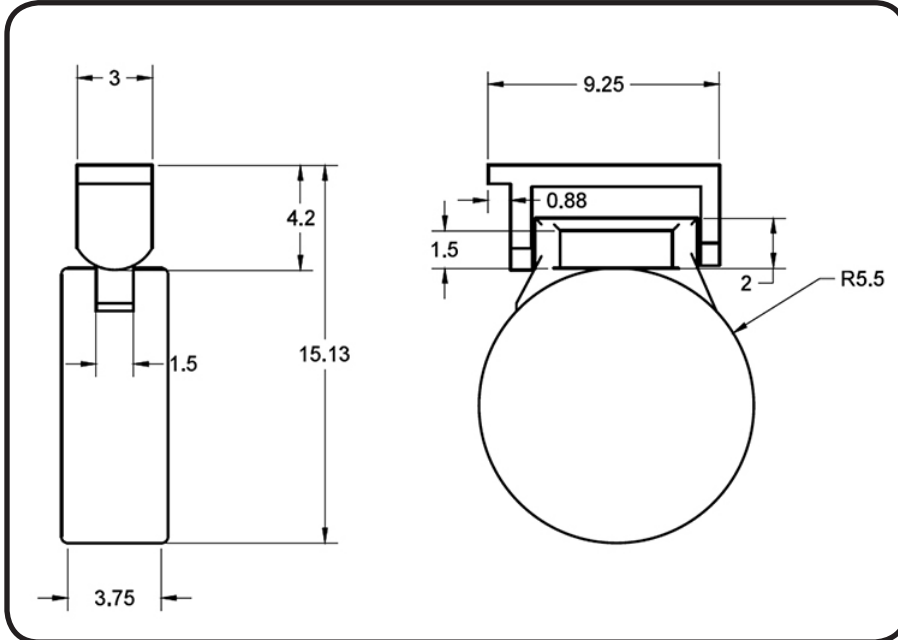

Stage Ninja® 50 Foot Retractable Triple Tap 14/3 Power Reel

Durable 14/3 power cable reel with over-molded connectors for longer life. Pull cable to desired length (it locks in place); give the cable another pull to unlock. Cable instantly retracts into protective housing.

Custom options available. Call 317-829-1507 to learn more.

WARNING

Read all instructions. Keep out of reach of children. The Stage Ninja® Retractable Cable Reel is not a toy! This product can cause injury including but not limited to burns, cuts, eye injuries, or amputation if cord is used improperly. Recoil can cause injuries, especially when recoil is unexpected. When unplugging from connection, hold the cable end when retracting to maintain control of recoil. Do not wrap cord around finger, neck, arm, leg or other appendage or body part. The retractable cord is for use by responsible adults only. Do not allow anyone to touch or encounter the reel while it is in use. Stop using the retractable cable reel if the cable becomes frayed, damaged, shows any other signs of wear and tear, or does not function properly. Do not attempt to repair the cord. Wear long pants to reduce the risk of burns and cuts from the retractable cord. Do not place hands, feet, head or any other appendage or body part near housing unit while the cord is extended. Please heed these warning and use retractable cable reel with caution.

Reel Material	Retraction length (US/M) / Connector	Reel Size / Color	Cord Color	Static Length / Connector
Industrial Grade Thermo Plastic	50ft (15.2m) / Triple Tap Female w/ Circuit Breaker	11 Inch / Black	Yellow	3ft (.9m) / Male
Weight	Constant Tension Available	Max Power	Mounting	Warranty
14 lbs / 6.35 kg	No	1625 Watts - 13 Amp 125 Volts - 60HZ AC	Wall / Ceiling	1 Year