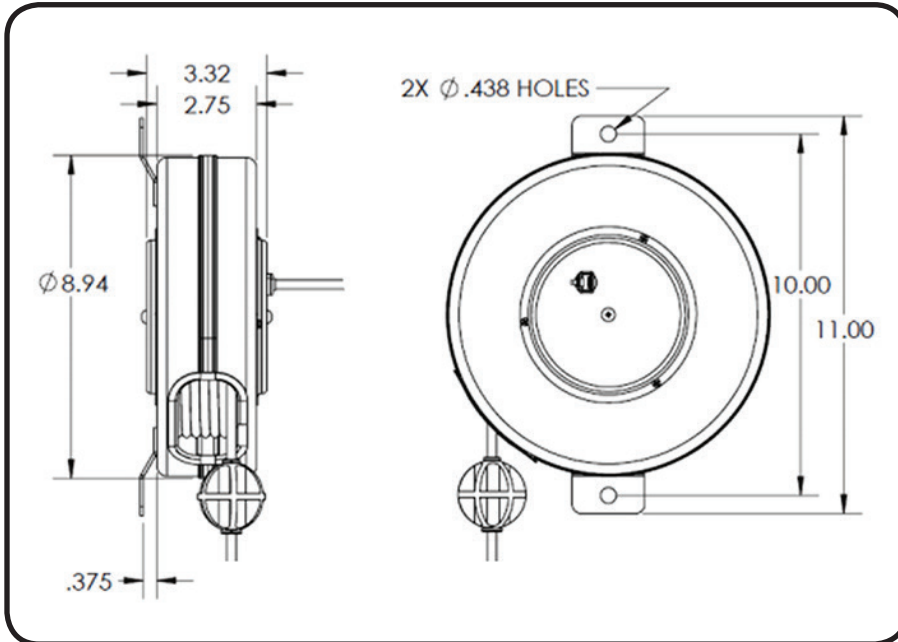

## Stage Ninja<sup>®</sup> 40 Foot Retractable Male USB Cable Reel

Premium connectors and USB (2.0) cable. Pull cable to desired length (it locks in place); give the cable another pull to unlock. Cable instantly retracts into protective housing.

### WARNING

Read all instructions. Keep out of reach of children. The Stage Ninja<sup>®</sup> Retractable Cable Reel is not a toy! This product can cause injury including but not limited to burns, cuts, eye injuries, or amputation if cord is used improperly. Recoil can cause injuries, especially when recoil is unexpected. When unplugging from connection, hold the cable end when retracting to maintain control of recoil. Do not wrap cord around finger, neck, arm, leg or other appendage or body part. The retractable cord is for use by responsible adults only. Do not allow anyone to touch or encounter the reel while it is in use. Stop using the retractable cable reel if the cable becomes frayed, damaged, shows any other signs of wear and tear, or does not function properly. Do not attempt to repair the cord. Wear long pants to reduce the risk of burns and cuts from the retractable cord. Do not place hands, feet, head or any other appendage or body part near housing unit while the cord is extended. Please heed these warning and use retractable cable reel with caution.

Reel Material	Retraction length (US/M) / Connector	Reel Size / Color	Cord Color	Static Length / Connector
Powder Coated Steel	40ft (12.2m) / Male (USB 2.0)	9 Inch / Black	Brown / Black	3ft (.9m) / Male (USB 2.0)
Weight	Constant Tension Available	Shielded	Mounting	Warranty
9 lbs / 4.1 kg	Yes	No	Flat Mounting Strap	1 Year