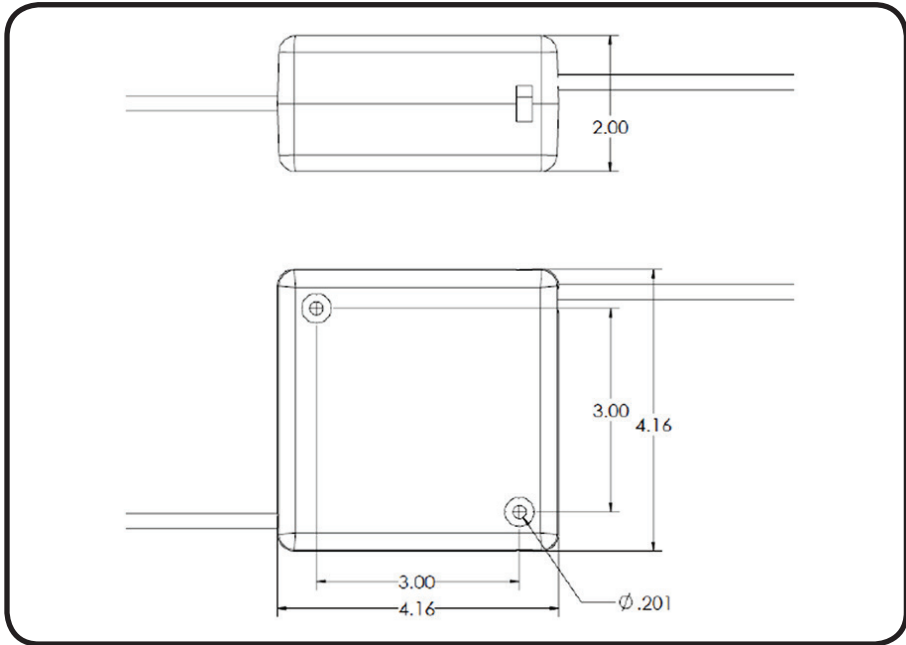

## Stage Ninja<sup>®</sup> 6 Foot Retractable Male USB Cable Reel

Premium USB (2.0) cable. Male (A to A) USB connectors. Pull cable to desired length (it locks in place); give the cable another pull to unlock. Cable instantly retracts into protective housing.  
**Custom options available. Call 317-829-1507 to learn more. Made in USA**

**WARNING**

Read all instructions. Keep out of reach of children. The Stage Ninja<sup>®</sup> Retractable Cable Reel is not a toy! This product can cause injury including but not limited to burns, cuts, eye injuries, or amputation if cord is used improperly. Recoil can cause injuries, especially when recoil is unexpected. When unplugging from connection, hold the cable end when retracting to maintain control of recoil. Do not wrap cord around finger, neck, arm, leg or other appendage or body part. The retractable cord is for use by responsible adults only. Do not allow anyone to touch or encounter the reel while it is in use. Stop using the retractable cable reel if the cable becomes frayed, damaged, shows any other signs of wear and tear, or does not function properly. Do not attempt to repair the cord. Wear long pants to reduce the risk of burns and cuts from the retractable cord. Do not place hands, feet, head or any other appendage or body part near housing unit while the cord is extended. Please heed these warning and use retractable cable reel with caution.

Reel Material	Retraction length (US/M) / Connector	Reel Size / Color	Cord Color	Static Length / Connector
Durable Plastic	6ft (1.8m) / Male (USB 2.0)	4 Inch / Black	Black	3ft (.9m) / Male (USB 2.0)
Weight	Constant Tension Available	Shielded	Mounting	Warranty
1 lbs / .45 kg	No	No	Mounting Holes	1 Year