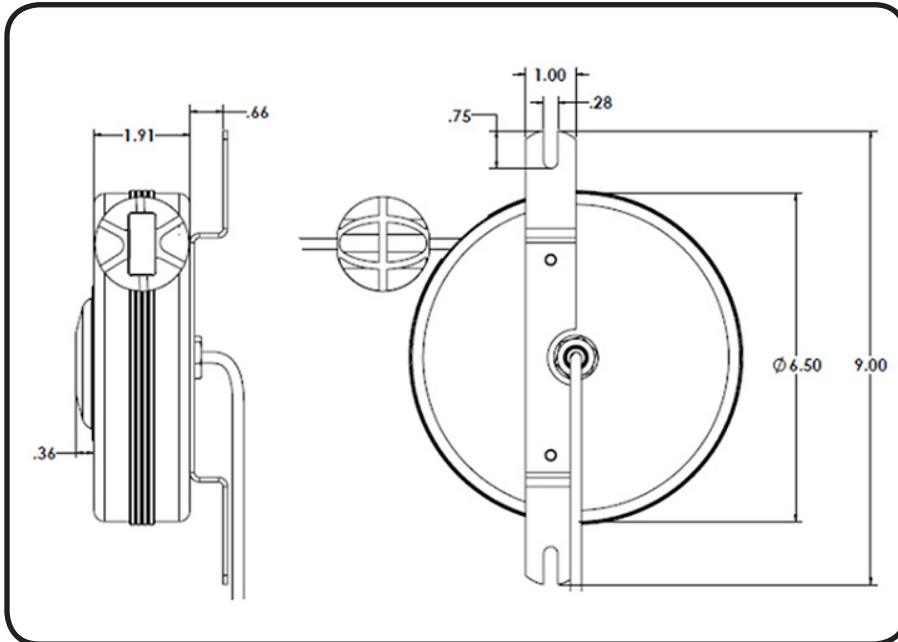

Stage Ninja® 15 Foot Retractable VGA with Audio Cable Reel

Premium VGA cable with 15-pin connectors & audio cable with 1/8" male connectors.
Pull cable to desired length (it locks in place); give the cable another pull to unlock.
Cable instantly retracts into protective housing.

Custom options available. Call 317-829-1507 to learn more. Made in USA