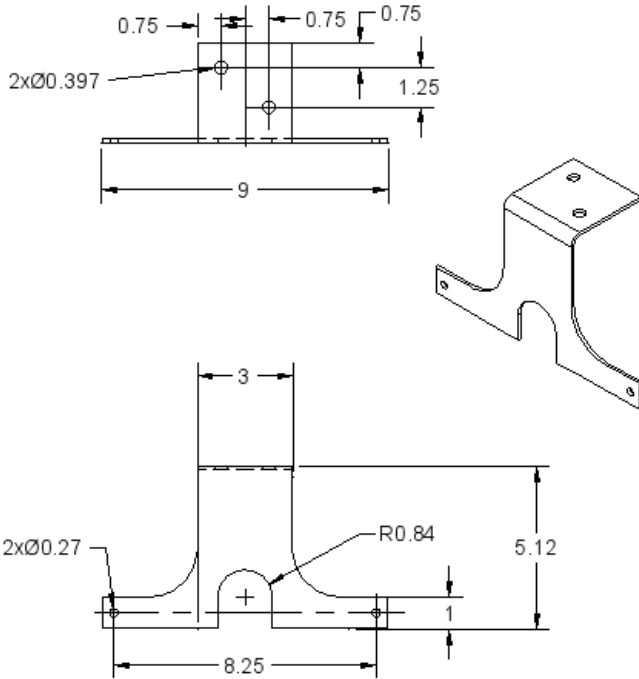

**Stage Ninja<sup>®</sup> Vertical Mounting Bracket for 6-Inch Reel**

Works with 6-inch Stage Ninja Pro Reels utilizing the existing horizontal bracket to allow for mounting on ceilings, desks, trussing, etc.

Call 317-829-1507 to learn more. Made in USA 

**Compatible with Models:**

- XLR-21-S
- CAT5-15-S
- CAT6-15-S
- VGA-15-A

**WARNING**

Read all instructions. Keep out of reach of children. The Stage Ninja<sup>®</sup> Mounting Bracket is not a toy! The edges of this product could cause injury and small parts could cause choking or other injury.

Material	Color / Finish	Mounting	Weight	Warranty
12 Gauge Steel	Matte Black Powder Coat	Mounting Holes	.8 lbs / .36 kg	1 Year