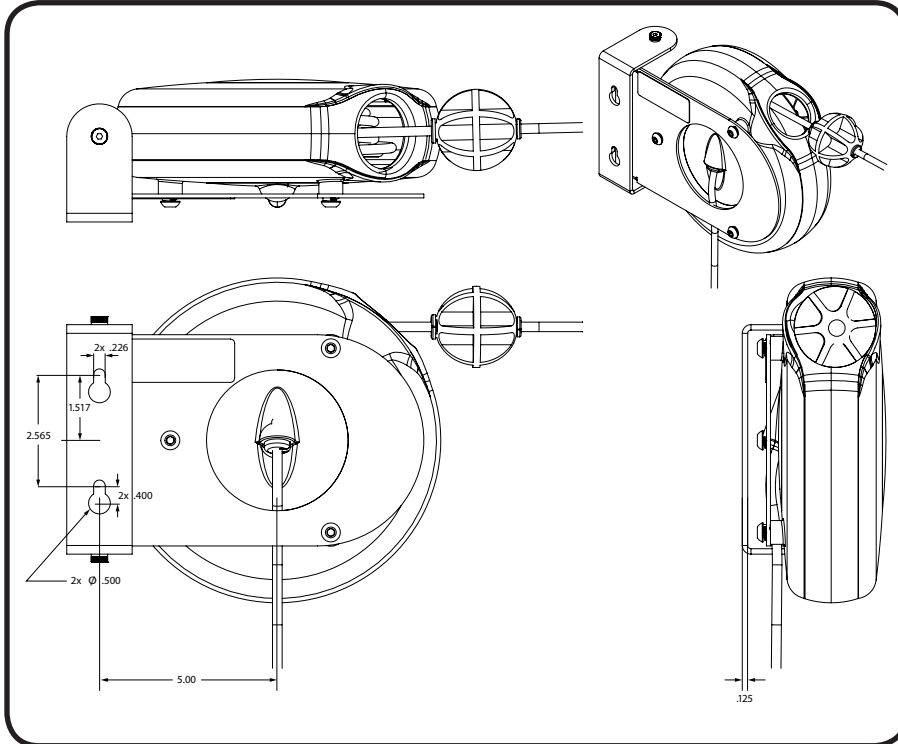

Stage Ninja® Vertical Swivel Mounting Bracket for 7-Inch Reel

Works with 7.5-inch Stage Ninja Pro Reels utilizing the existing horizontal bracket to allow for mounting on ceilings, desks, trussing, etc.

Call 317-829-1507 to learn more. Made in USA 

Compatible with Models:
CAT6-25-S
USB-25-S

WARNING

Read all instructions. Keep out of reach of children. The Stage Ninja® Mounting Bracket is not a toy! The edges of this product could cause injury and small parts could cause choking or other injury.

Material	Color / Finish	Mounting	Weight	Warranty
12 Gauge Steel	Matte Black Powder Coat	Mounting Holes	1.2 lbs / .54 kg	1 Year