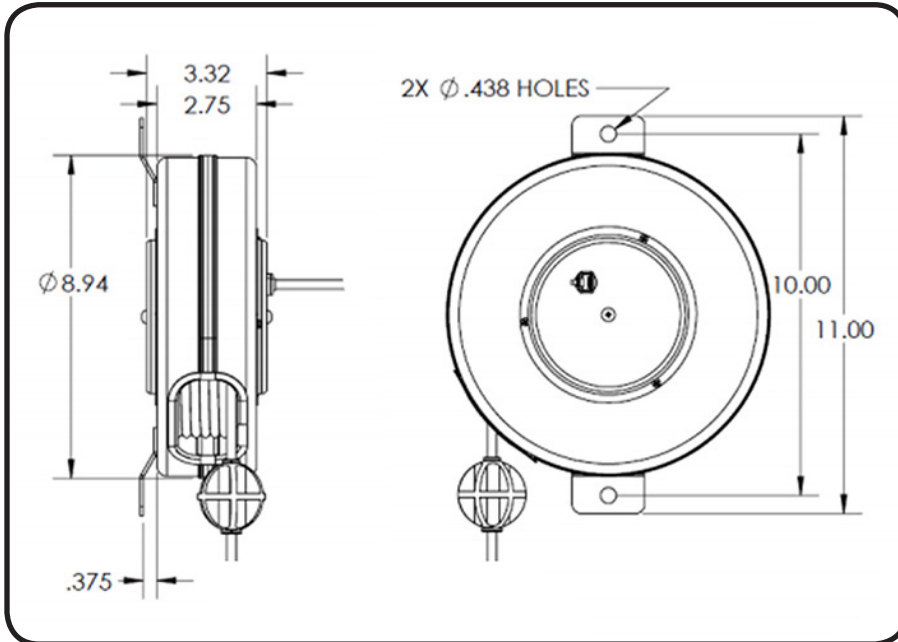

Stage Ninja® 25 Foot Retractable 4 Channel XLR Cable Reel

Premium 24AWG XLR cable with genuine Neutrik 4 channel connectors. Pull cable to desired length (it locks in place); give the cable another pull to unlock. Cable instantly retracts into protective housing.

Custom options available. Call 317-829-1507 to learn more. Made in USA 

WARNING

Read all instructions. Keep out of reach of children. The Stage Ninja® Retractable Cable Reel is not a toy! This product can cause injury including but not limited to burns, cuts, eye injuries, or amputation if cord is used improperly. Recoil can cause injuries, especially when recoil is unexpected. When unplugging from connection, hold the cable end when retracting to maintain control of recoil. Do not wrap cord around finger, neck, arm, leg or other appendage or body part. The retractable cord is for use by responsible adults only. Do not allow anyone to touch or encounter the reel while it is in use. Stop using the retractable cable reel if the cable becomes frayed, damaged, shows any other signs of wear and tear, or does not function properly. Do not attempt to repair the cord. Wear long pants to reduce the risk of burns and cuts from the retractable cord. Do not place hands, feet, head or any other appendage or body part near housing unit while the cord is extended. Please heed these warning and use retractable cable reel with caution.

Reel Material	Retraction length (US/M) / Connector	Reel Size / Color	Cord Color	Static Length / Connector
Powder Coated Steel	25ft (7.6m) / Neutrik 4-Female	9 Inch / Black	Black	6ft (1.8m) / Neutrik 4-Male
Weight	Constant Tension Available	Shielded	Mounting	Warranty
9 lbs / 4.1 kg	Yes	Yes	Flat Mounting Strap	1 Year