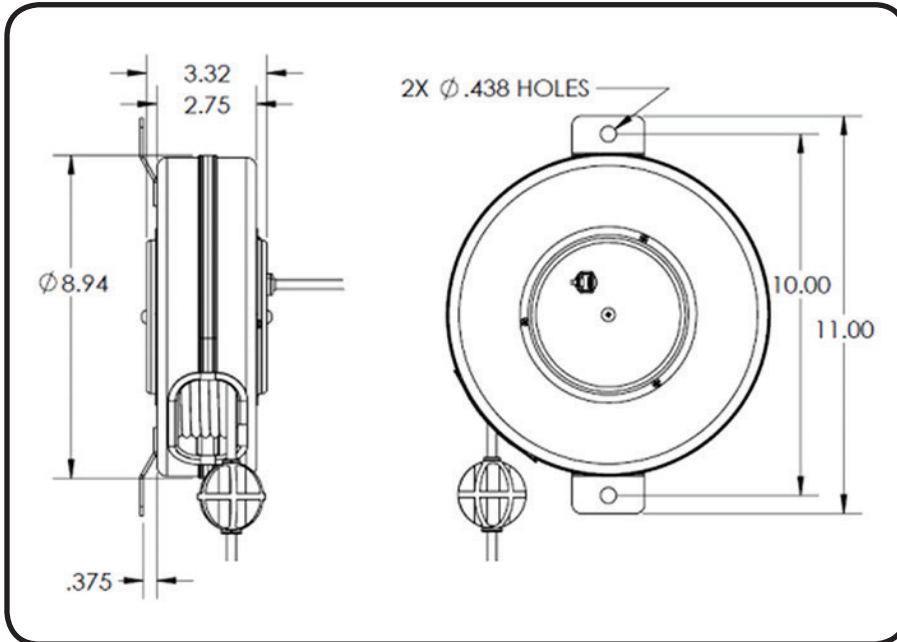

Stage Ninja[®] 42 Foot Retractable Female XLR Cable Reel

Premium 22 AWG XLR cable with genuine 3-pin Neutrik[®] connectors. Pull cable to desired length (it locks in place); give the cable another pull to unlock. Cable instantly retracts into protective housing.

Custom options available. Call 317-829-1507 to learn more. Made in USA 

WARNING

Read all instructions. Keep out of reach of children. The Stage Ninja[®] Retractable Cable Reel is not a toy! This product can cause injury including but not limited to burns, cuts, eye injuries, or amputation if cord is used improperly. Recoil can cause injuries, especially when recoil is unexpected. When unplugging from connection, hold the cable end when retracting to maintain control of recoil. Do not wrap cord around finger, neck, arm, leg or other appendage or body part. The retractable cord is for use by responsible adults only. Do not allow anyone to touch or encounter the reel while it is in use. Stop using the retractable cable reel if the cable becomes frayed, damaged, shows any other signs of wear and tear, or does not function properly. Do not attempt to repair the cord. Wear long pants to reduce the risk of burns and cuts from the retractable cord. Do not place hands, feet, head or any other appendage or body part near housing unit while the cord is extended. Please heed these warning and use retractable cable reel with caution.

Reel Material	Retraction length (US/M) / Connector	Reel Size / Color	Cord Color	Static Length / Connector
Powder Coated Steel	42ft (12.8m) / Neutrik Female	9 Inch / Black	Black	6ft (1.8m) / Neutrik Male
Weight	Constant Tension Available	Shielded	Mounting	Warranty
8 lbs. / 3.6 kg	Yes	Yes	Flat Mounting Strap	1 Year