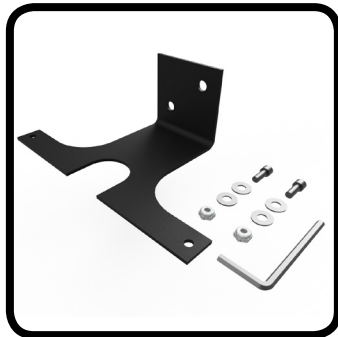

photos

OPTIONAL SWIVEL HOUSING

VERTICAL MOUNT FOR 6 INCH STEEL REEL

description

THE VMB-6-1 ALLOWS YOU TO VERTICALLY HANG ALL 6 INCH STEEL REELS BROUGHT TO YOU BY STAGE NINJA®. THE VERTICAL MOUNTING BRACKET UTILIZES THE EXISTING HORIZONTAL BRACKETS TO ALLOW FOR MOUNTING ON CEILING, DESKS, TRUSSING, ETC. THE BRACKET IS BUILT OUT OF STURDY 12 GAUGE STEEL AND FINISHED WITH A SLEEK MATTE BLACK POWDER COAT.

SWIVEL BRACKETS (SHOWN BELOW) ARE AVAILABLE THROUGH CUSTOM SHOP.