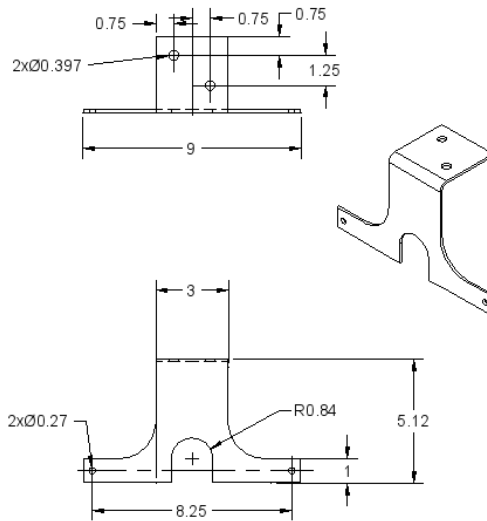

details

WEIGHT = 1 LB
DIMS = 8.25" X 5"
MADE IN USA

WARNING!!