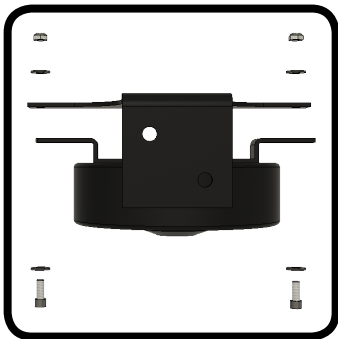

photos

OPTIONAL SWIVEL HOUSING

VERTICAL MOUNT FOR 6 INCH STEEL REEL

description

THE VMB-6-1 ALLOWS YOU TO VERTICALLY HANG ALL 6 INCH STEEL REELS BROUGHT TO YOU BY STAGE NINJA®. THE VERTICAL MOUNTING BRACKET UTILIZES THE EXISTING HORIZONTAL BRACKETS TO ALLOW FOR MOUNTING ON CEILING, DESKS, TRUSSING, ETC. THE BRACKET IS BUILT OUT OF STURDY 12 GAUGE STEEL AND FINISHED WITH A SLEEK MATTE BLACK POWDER COAT.

SWIVEL BRACKETS (SHOWN BELOW) ARE AVAILABLE THROUGH CUSTOM SHOP.