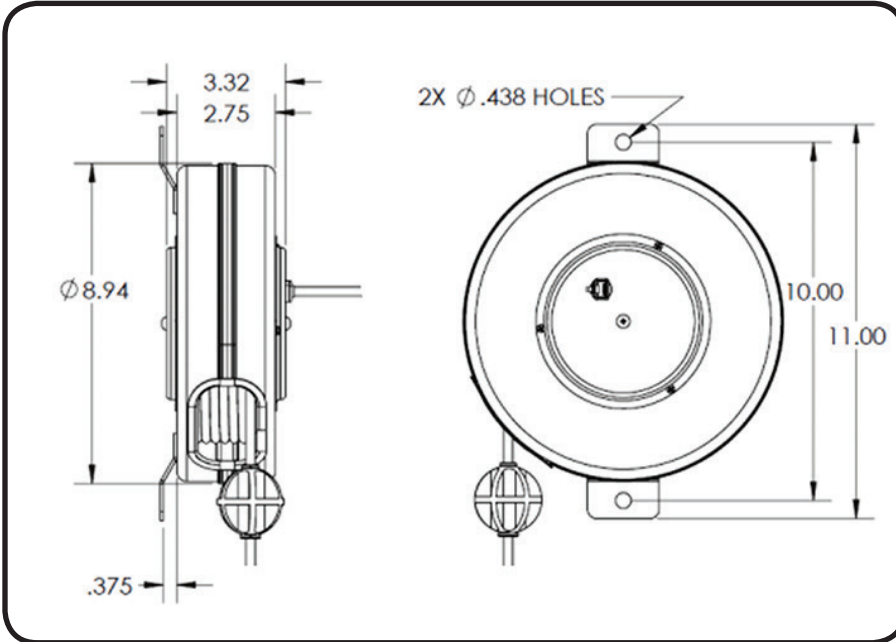

Stage Ninja® 65 Foot Retractable CAT6 Unshielded Cable Reel

Premium CAT6 unshielded cable. Pull cable to desired length (it locks in place); give the cable another pull to unlock. Cable instantly retracts into protective housing.

Custom options available. Call 317-829-1507 to learn more. Made in USA 

WARNING

Read all instructions. Keep out of reach of children. The Stage Ninja® Retractable Cable Reel is not a toy! This product can cause injury including but not limited to burns, cuts, eye injuries, or amputation if cord is used improperly. Recoil can cause injuries, especially when recoil is unexpected. When unplugging from connection, hold the cable end when retracting to maintain control of recoil. Do not wrap cord around finger, neck, arm, leg or other appendage or body part. The retractable cord is for use by responsible adults only. Do not allow anyone to touch or encounter the reel while it is in use. Stop using the retractable cable reel if the cable becomes frayed, damaged, shows any other signs of wear and tear, or does not function properly. Do not attempt to repair the cord. Wear long pants to reduce the risk of burns and cuts from the retractable cord. Do not place hands, feet, head or any other appendage or body part near housing unit while the cord is extended. Please heed these warning and use retractable cable reel with caution.

Reel Material	Retraction length (US/M) / Connector	Reel Size / Color	Cord Color	Static Length / Connector
Powder Coated Steel	65ft (19.8m) / RJ-45	9 Inch / Black	Black	3ft (.9m) / RJ-45
Weight	Constant Tension Available	Shielded	Mounting	Warranty
10 lbs / 4.5 kg	Yes	No	Flat Mounting Strap	1 Year