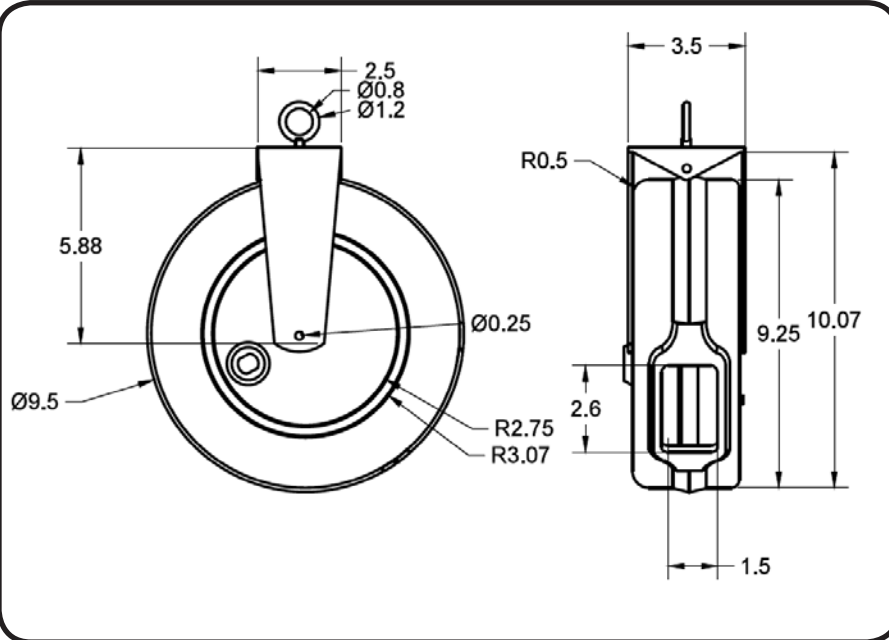

Stage Ninja[®] 30 Foot Retractable 16/3 Power Reel

Durable 16/3 power cable reel with over-molded connectors for longer life. Pull cable to desired length (it locks in place); give the cable another pull to unlock. Cable instantly retracts into protective housing.

Custom options available. Call 317-829-1507 to learn more.

WARNING

Read all instructions. Keep out of reach of children. The Stage Ninja[®] Retractable Cable Reel is not a toy! This product can cause injury including but not limited to burns, cuts, eye injuries, or amputation if cord is used improperly. Recoil can cause injuries, especially when recoil is unexpected. When unplugging from connection, hold the cable end when retracting to maintain control of recoil. Do not wrap cord around finger, neck, arm, leg or other appendage or body part. The retractable cord is for use by responsible adults only. Do not allow anyone to touch or encounter the reel while it is in use. Stop using the retractable cable reel if the cable becomes frayed, damaged, shows any other signs of wear and tear, or does not function properly. Do not attempt to repair the cord. Wear long pants to reduce the risk of burns and cuts from the retractable cord. Do not place hands, feet, head or any other appendage or body part near housing unit while the cord is extended. Please heed these warning and use retractable cable reel with caution.

Reel Material	Retraction length (US/M) / Connector	Reel Size / Color	Cord Color	Static Length / Connector
Powder Coated Steel	30ft (9.1 m) / Single Tap Female	9 Inch / White	Black	3ft (.9m) Male
Weight	Constant Tension Available	Max Power	Mounting	Warranty
9 lbs / 4.1 kg	Yes	1250 Watts - 10 Amp 125 Volts	Wall / Ceiling	1 Year