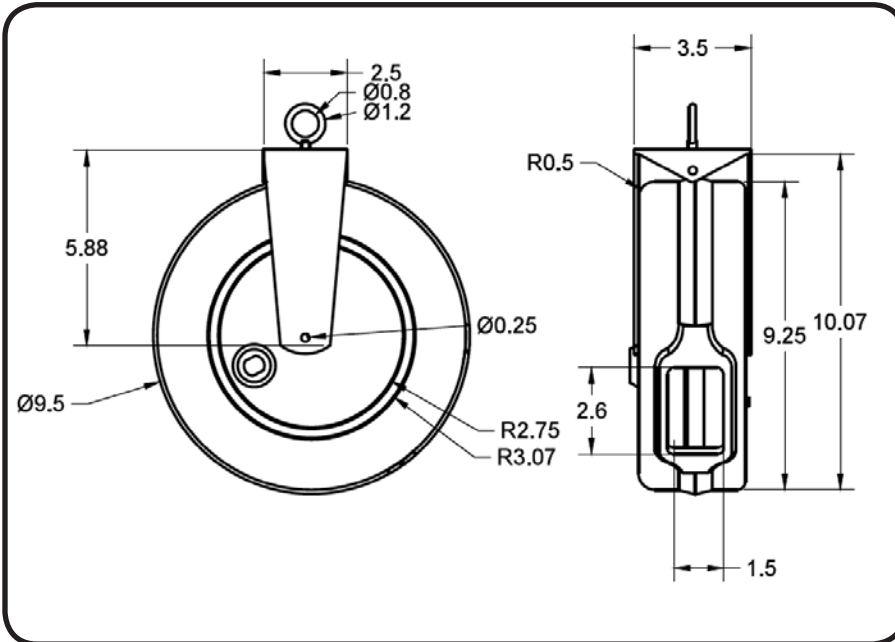

## Stage Ninja<sup>®</sup> 30 Foot Retractable Triple Tap 14/3 Power Reel

Durable 14/3 power cable reel with over-molded connectors for longer life. Pull cable to desired length (it locks in place); give the cable another pull to unlock. Cable instantly retracts into protective housing.

### WARNING

Read all instructions. Keep out of reach of children. The Stage Ninja<sup>®</sup> Retractable Cable Reel is not a toy! This product can cause injury including but not limited to burns, cuts, eye injuries, or amputation if cord is used improperly. Recoil can cause injuries, especially when recoil is unexpected. When unplugging from connection, hold the cable end when retracting to maintain control of recoil. Do not wrap cord around finger, neck, arm, leg or other appendage or body part. The retractable cord is for use by responsible adults only. Do not allow anyone to touch or encounter the reel while it is in use. Stop using the retractable cable reel if the cable becomes frayed, damaged, shows any other signs of wear and tear, or does not function properly. Do not attempt to repair the cord. Wear long pants to reduce the risk of burns and cuts from the retractable cord. Do not place hands, feet, head or any other appendage or body part near housing unit while the cord is extended. Please heed these warning and use retractable cable reel with caution.

Reel Material	Retraction length (US/M) / Connector	Reel Size / Color	Cord Color	Static Length / Connector
Powder Coated Steel	30ft (9.1 m) / Triple Tap 5-15R Female w/ Circuit Breaker	9 Inch / Black	Yellow	3ft (.9m) / Male
Weight	Constant Tension Available	Max Power	Mounting	Warranty
9 lbs / 4.1 kg	Yes	1625 Watts - 13 Amp 125 Volts	Wall / Ceiling	1 Year