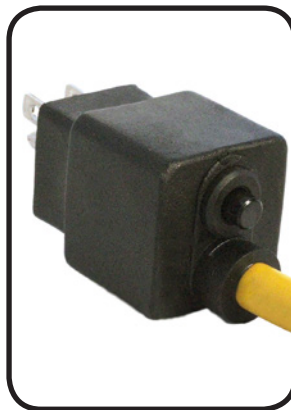

Stage Ninja[®] 65 Foot Retractable 12/3 Power Reel

Durable 12/3 power cable reel with over-molded connectors for longer life. Pull cable to desired length (it locks in place); give the cable another pull to unlock. Cable instantly retracts into protective housing.

Custom options available. Call 317-829-1507 to learn more.

WARNING

Read all instructions. Keep out of reach of children. The Stage Ninja[®] Retractable Cable Reel is not a toy! This product can cause injury including but not limited to burns, cuts, eye injuries, or amputation if cord is used improperly. Recoil can cause injuries, especially when recoil is unexpected. When unplugging from connection, hold the cable end when retracting to maintain control of recoil. Do not wrap cord around finger, neck, arm, leg or other appendage or body part. The retractable cord is for use by responsible adults only. Do not allow anyone to touch or encounter the reel while it is in use. Stop using the retractable cable reel if the cable becomes frayed, damaged, shows any other signs of wear and tear, or does not function properly. Do not attempt to repair the cord. Wear long pants to reduce the risk of burns and cuts from the retractable cord. Do not place hands, feet, head or any other appendage or body part near housing unit while the cord is extended. Please heed these warning and use retractable cable reel with caution.

Reel Material	Retraction length (US/M) / Connector	Reel Size / Color	Cord Color	Static Length / Connector
Industrial Grade Thermo Plastic	65ft (19.8m) / Single Tap 5-15R/20R Female w/ LED	11 Inch / Black	Yellow	3ft (.9m) / Male w/ 15 Amp Circuit Breaker
Weight	Constant Tension Available	Max Power	Mounting	Warranty
22 lbs / 10 kg	No	1875 Watts - 15 Amp 125 Volts - 60HZ AC	Wall / Ceiling	1 Year