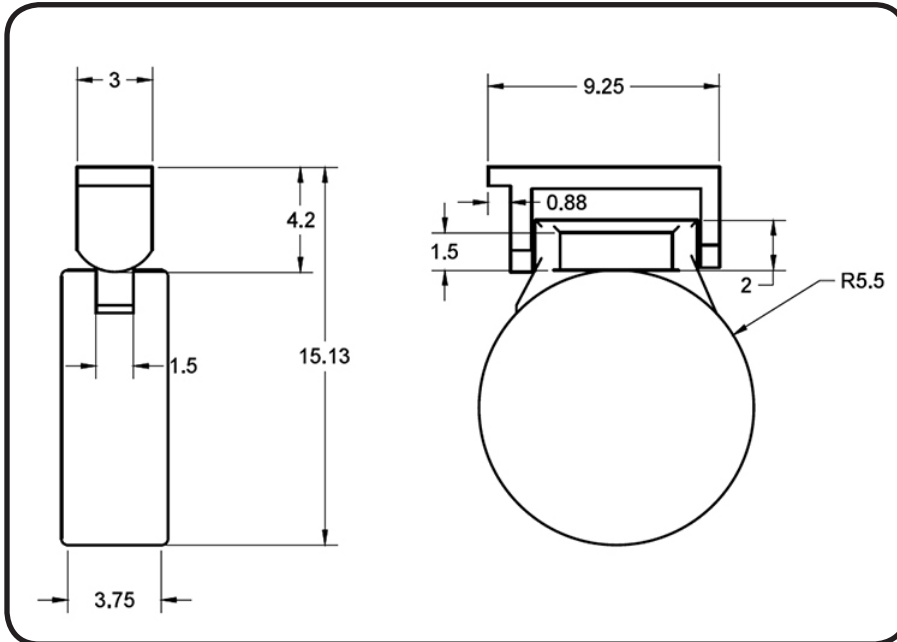

Stage Ninja[®] 65 Foot Retractable 12/3 Power Reel

Durable 12/3 power cable reel with over-molded connectors for longer life. Pull cable to desired length (it locks in place); give the cable another pull to unlock. Cable instantly retracts into protective housing.

Custom options available. Call 317-829-1507 to learn more.

WARNING

Read all instructions. Keep out of reach of children. The Stage Ninja[®] Retractable Cable Reel is not a toy! This product can cause injury including but not limited to burns, cuts, eye injuries, or amputation if cord is used improperly. Recoil can cause injuries, especially when recoil is unexpected. When unplugging from connection, hold the cable end when retracting to maintain control of recoil. Do not wrap cord around finger, neck, arm, leg or other appendage or body part. The retractable cord is for use by responsible adults only. Do not allow anyone to touch or encounter the reel while it is in use. Stop using the retractable cable reel if the cable becomes frayed, damaged, shows any other signs of wear and tear, or does not function properly. Do not attempt to repair the cord. Wear long pants to reduce the risk of burns and cuts from the retractable cord. Do not place hands, feet, head or any other appendage or body part near housing unit while the cord is extended. Please heed these warning and use retractable cable reel with caution.

Reel Material	Retraction length (US/M) / Connector	Reel Size / Color	Cord Color	Static Length / Connector
Industrial Grade Thermo Plastic	65ft (19.8m) / Single Tap 5-15R/20R Female w/ LED	11 Inch / Black	Yellow	3ft (.9m) / Male w/ 15 Amp Circuit Breaker
Weight	Constant Tension Available	Max Power	Mounting	Warranty
22 lbs / 10 kg	No	1875 Watts - 15 Amp 125 Volts - 60HZ AC	Wall / Ceiling	1 Year