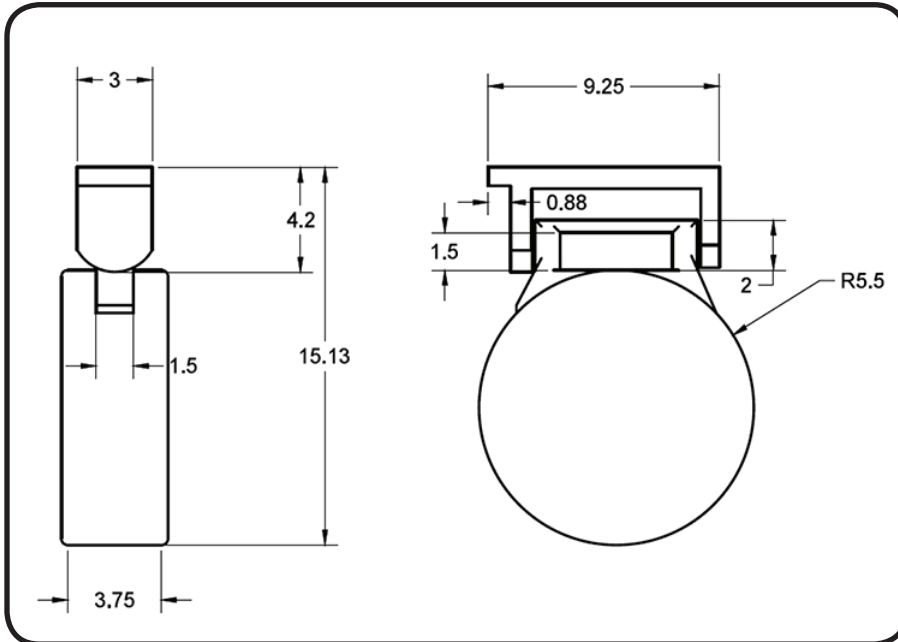

Stage Ninja® 75 Foot Retractable Triple Tap 14/3 Power Reel

Durable 14/3 power cable reel with over-molded connectors for longer life. Pull cable to desired length (it locks in place); give the cable another pull to unlock. Cable instantly retracts into protective housing.

Custom options available. Call 317-829-1507 to learn more.