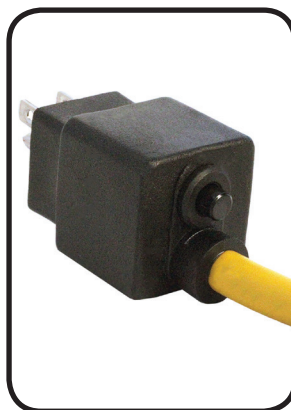

## Stage Ninja<sup>®</sup> 75 Foot Retractable Triple Tap 14/3 Power Reel

Durable 14/3 power cable reel with over-molded connectors for longer life. Pull cable to desired length (it locks in place); give the cable another pull to unlock. Cable instantly retracts into protective housing.

### WARNING

Read all instructions. Keep out of reach of children. The Stage Ninja<sup>®</sup> Retractable Cable Reel is not a toy! This product can cause injury including but not limited to burns, cuts, eye injuries, or amputation if cord is used improperly. Recoil can cause injuries, especially when recoil is unexpected. When unplugging from connection, hold the cable end when retracting to maintain control of recoil. Do not wrap cord around finger, neck, arm, leg or other appendage or body part. The retractable cord is for use by responsible adults only. Do not allow anyone to touch or encounter the reel while it is in use. Stop using the retractable cable reel if the cable becomes frayed, damaged, shows any other signs of wear and tear, or does not function properly. Do not attempt to repair the cord. Wear long pants to reduce the risk of burns and cuts from the retractable cord. Do not place hands, feet, head or any other appendage or body part near housing unit while the cord is extended. Please heed these warning and use retractable cable reel with caution.

Reel Material	Retraction length (US/M) / Connector	Reel Size / Color	Cord Color	Static Length / Connector
Industrial Grade Thermo Plastic	75ft (22.9m) / Triple Tap 5-15R Female w/ Locking Center Tap & LED	11 Inch / Black	Yellow	3ft (.9m) / Male w/ 10 Amp Circuit Breaker
Weight	Constant Tension Available	Max Power	Mounting	Warranty
20 lbs / 9.1 kg	No	1875 Watts - 15 Amp 125 Volts - 60HZ AC	Wall / Ceiling	1 Year