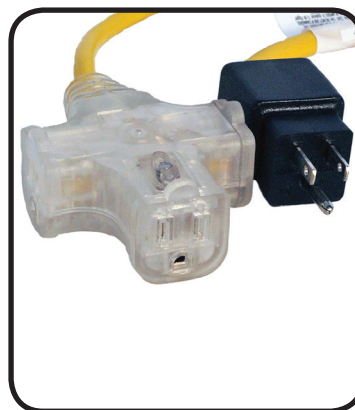

## Stage Ninja<sup>®</sup> 75 Foot Retractable Triple Tap 14/3 Power Reel

Durable 14/3 power cable reel with over-molded connectors for longer life. Pull cable to desired length (it locks in place); give the cable another pull to unlock. Cable instantly retracts into protective housing.

### WARNING

Read all instructions. Keep out of reach of children. The Stage Ninja<sup>®</sup> Retractable Cable Reel is not a toy! This product can cause injury including but not limited to burns, cuts, eye injuries, or amputation if cord is used improperly. Recoil can cause injuries, especially when recoil is unexpected. When unplugging from connection, hold the cable end when retracting to maintain control of recoil. Do not wrap cord around finger, neck, arm, leg or other appendage or body part. The retractable cord is for use by responsible adults only. Do not allow anyone to touch or encounter the reel while it is in use. Stop using the retractable cable reel if the cable becomes frayed, damaged, shows any other signs of wear and tear, or does not function properly. Do not attempt to repair the cord. Wear long pants to reduce the risk of burns and cuts from the retractable cord. Do not place hands, feet, head or any other appendage or body part near housing unit while the cord is extended. Please heed these warning and use retractable cable reel with caution.

Reel Material	Retraction length (US/M) / Connector	Reel Size / Color	Cord Color	Static Length / Connector
Industrial Grade Thermo Plastic	75ft (22.9m) / Triple Tap 5-15R Female w/ Locking Center Tap & LED	11 Inch / Black	Yellow	3ft (.9m) / Male w/ 10 Amp Circuit Breaker
Weight	Constant Tension Available	Max Power	Mounting	Warranty
20 lbs / 9.1 kg	No	1875 Watts - 15 Amp 125 Volts - 60HZ AC	Wall / Ceiling	1 Year