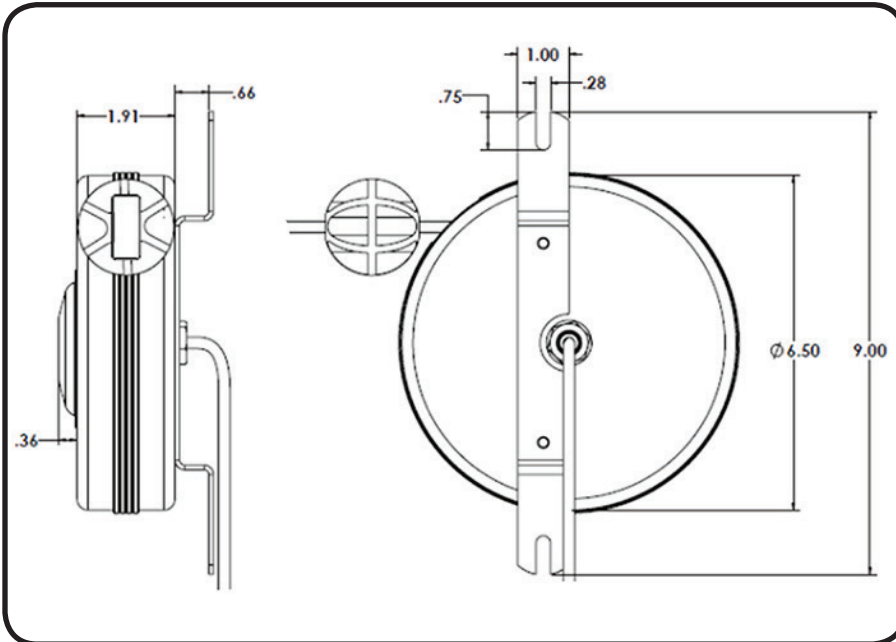

Stage Ninja[®] 19 Foot Retractable Female XLR Cable Reel

Premium 22AWG XLR cable with genuine Neutrik[®] 3-pin XLR connectors. Pull cable to desired length (it locks in place); give the cable another pull to unlock. Cable instantly retracts into protective housing.

Custom options available. Call 317-829-1507 to learn more. Made in USA 

WARNING

Read all instructions. Keep out of reach of children. The Stage Ninja[®] Retractable Cable Reel is not a toy! This product can cause injury including but not limited to burns, cuts, eye injuries, or amputation if cord is used improperly. Recoil can cause injuries, especially when recoil is unexpected. When unplugging from connection, hold the cable end when retracting to maintain control of recoil. Do not wrap cord around finger, neck, arm, leg or other appendage or body part. The retractable cord is for use by responsible adults only. Do not allow anyone to touch or encounter the reel while it is in use. Stop using the retractable cable reel if the cable becomes frayed, damaged, shows any other signs of wear and tear, or does not function properly. Do not attempt to repair the cord. Wear long pants to reduce the risk of burns and cuts from the retractable cord. Do not place hands, feet, head or any other appendage or body part near housing unit while the cord is extended. Please heed these warning and use retractable cable reel with caution.

| Reel Material | Retraction length (US/M) / Connector | Reel Size / Color | Cord Color | Static Length / Connector |
|---------------------|--------------------------------------|-------------------|---------------------|---------------------------|
| Powder Coated Steel | 18ft (5.5 m) / Neutrik Female | 6 Inch / Black | Black | 3ft (.9m) / Neutrik Male |
| Weight | Constant Tension Available | Shielded | Mounting | Warranty |
| 3 lbs / 1.4 kg | Yes | Yes | Flat Mounting Strap | 1 Year |