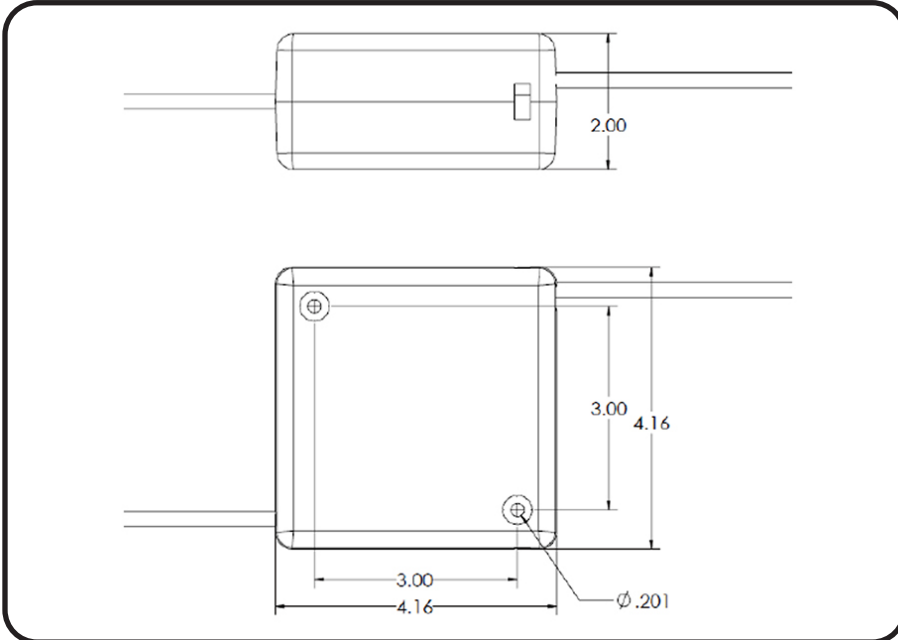

Stage Ninja[®] 10 Foot Retractable CAT6 Unshielded Cable Reel

Premium CAT6 unshielded cable. Pull cable to desired length (it locks in place); give the cable another pull to unlock. Cable instantly retracts into protective housing.
Custom options available. Call 317-829-1507 to learn more. Made in USA 

WARNING
 Read all instructions. Keep out of reach of children. The Stage Ninja[®] Retractable Cable Reel is not a toy! This product can cause injury including but not limited to burns, cuts, eye injuries, or amputation if cord is used improperly. Recoil can cause injuries, especially when recoil is unexpected. When unplugging from connection, hold the cable end when retracting to maintain control of recoil. Do not wrap cord around finger, neck, arm, leg or other appendage or body part. The retractable cord is for use by responsible adults only. Do not allow anyone to touch or encounter the reel while it is in use. Stop using the retractable cable reel if the cable becomes frayed, damaged, shows any other signs of wear and tear, or does not function properly. Do not attempt to repair the cord. Wear long pants to reduce the risk of burns and cuts from the retractable cord. Do not place hands, feet, head or any other appendage or body part near housing unit while the cord is extended. Please heed these warning and use retractable cable reel with caution.

Reel Material	Retraction length (US/M) / Connector	Reel Size / Color	Cord Color	Static Length / Connector
Durable Plastic	10ft (3.05m) / RJ-45	4 Inch / Black	Black	3ft (.9m) / RJ-45
Weight	Constant Tension Available	Shielded	Mounting	Warranty
1 lbs / .45 kg	No	No	Mounting Holes	1 Year