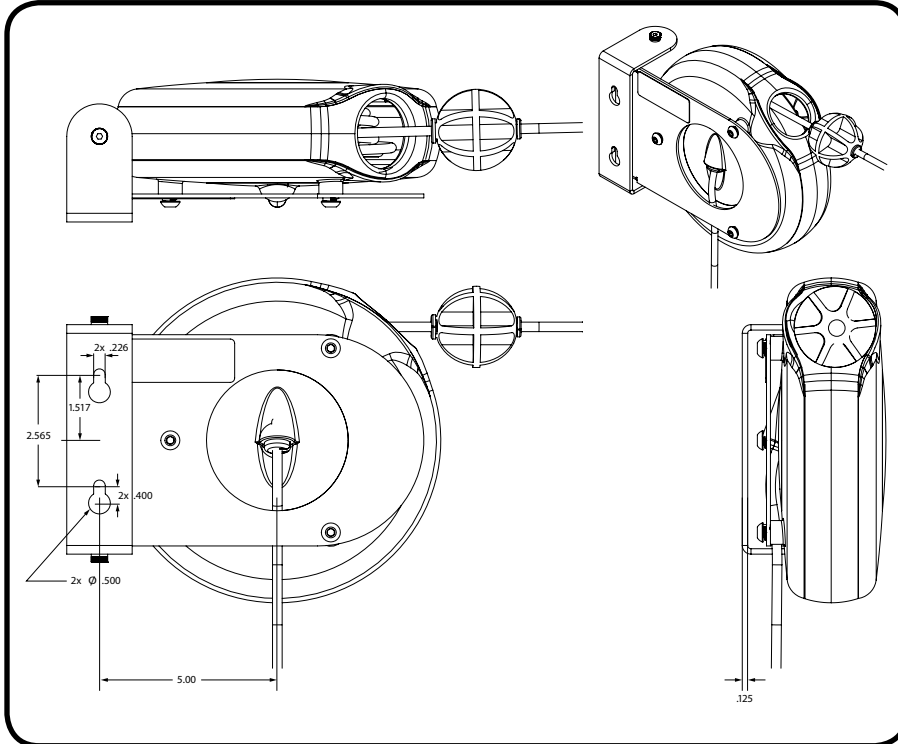

Stage Ninja[®] Vertical Swivel Mounting Bracket for 7-Inch Reel

Works with 7.5-inch Stage Ninja Pro Reels utilizing the existing horizontal bracket to allow for mounting on ceilings, desks, trussing, etc.

Call 317-829-1507 to learn more. Made in USA 

Compatible with Models:
CAT6-25-S
USB-25-S

WARNING

Read all instructions. Keep out of reach of children. The Stage Ninja[®] Mounting Bracket is not a toy! The edges of this product could cause injury and small parts could cause choking or other injury.

Material	Color / Finish	Mounting	Weight	Warranty
12 Gauge Steel	Matte Black Powder Coat	Mounting Holes	1.2 lbs / .54 kg	1 Year