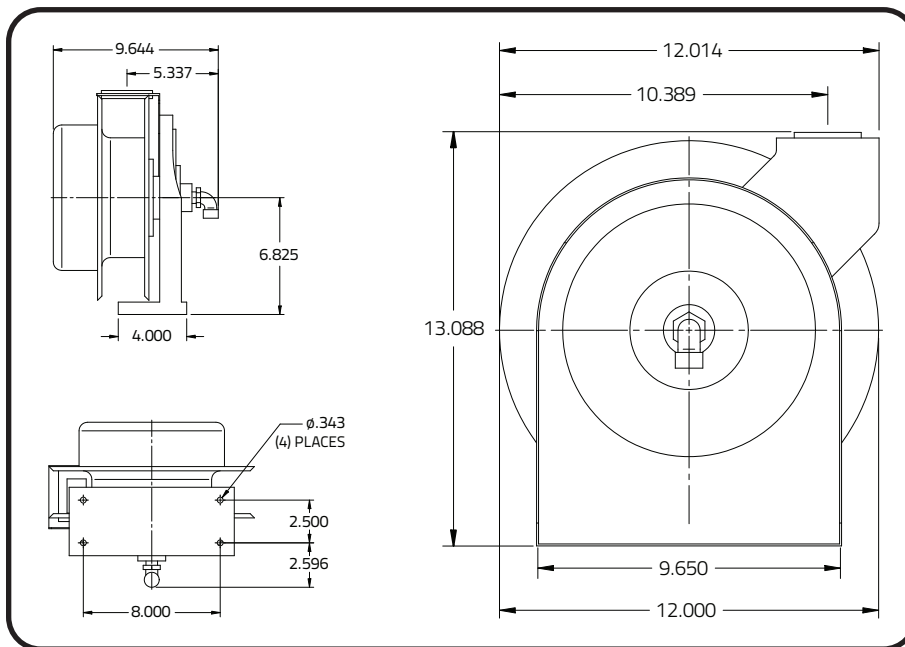

PERFORMANCE SERIES™ Stage Ninja® 30 Foot Retractable Dual Ethernet Cable Reel

Premium hi-flex, CAT6 shielded cables sleeved in Techflex with industrial RJ45 connectors. Industrial reel chassis with superior spring and slip ring life. Tension adjustable by adding or removing wraps on pretensioned drum. Configured for constant tension so cable moves freely with attached equipment. Use integrated bus drop grip to provide strain relief for retractable connectors.

Custom options available. Call 317-829-1507 to learn more. Made in USA